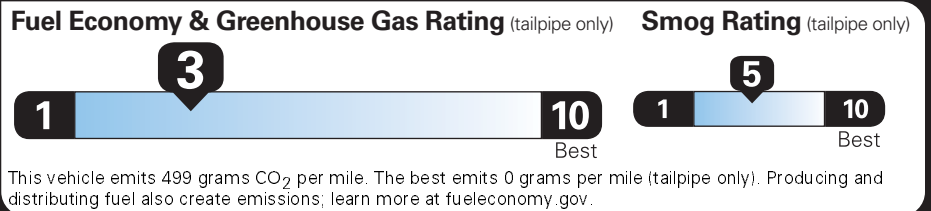

SAFETY/SECURITY

- ADVANCETRAC WITH RSC
- FORWARD AND REVERSE SENSING SYSTEM
- INCLINATION SENSOR
- INDIVIDUAL TIRE PRESSURE MONITORING SYSTEM (TPMS)
- LATCH SYSTEM
- PERIMETER ALARM
- PERSONAL SAFETY SYSTEM
- SIDE IMPACT PROTECTION SYS
- SOS POST CRASH SYSTEM

WARRANTY

- 4YR/50K MILE WARRANTY
- 4YR/50K PICKUPDELIVERY SVC
- 6YR/70K MI POWERTRAIN WARR

INCLUDED ON THIS VEHICLE

EQUIPMENT GROUP 200A

OPTIONAL EQUIPMENT/OTHER

50 STATE EMISSIONS	NO CHARGE
PANORAMIC VISTA ROOF	1,995.00
FRONT LICENSE PLATE BRACKET	NO CHARGE

(MSRP)

PRICE INFORMATION

BASE PRICE	$78,710.00
TOTAL OPTIONS/OTHER	1,995.00
TOTAL VEHICLE & OPTIONS/OTHER	80,705.00
DESTINATION & DELIVERY	1,195.00

(MSRP)

RAMP ONE	CA2L
RAMP TWO	KENTUCKY
METHOD OF TRANSP.	CONVOY
ITEM #:	51-A02J 0/T 5F
SPECIAL ORDER	
HK311 N RD 2XX 815 000120 10 31 17	

TOTAL MSRP $81,900.00

This label is affixed pursuant to the Federal Automobile Information Disclosure Act. Gasoline, License, and Title Fees, State and Local taxes are not included. Dealer installed options or accessories are not included unless listed above.

EPA DOT Fuel Economy and Environment

Gasoline Vehicle

Fuel Economy

18 MPG combined city/hwy

16 city 21 highway

5.6 gallons per 100 miles

Standard SUVs range from 12 to 93 MPG. The best vehicle rates 136 MPGe.

You spend $3,250 more in fuel costs over 5 years compared to the average new vehicle.

Annual fuel cost $2,000

Actual results will vary for many reasons, including driving conditions and how you drive and maintain your vehicle. The average new vehicle gets 27 MPG and costs $6,750 to fuel over 5 years. Cost estimates are based on 15,000 miles per year at $2.40 per gallon. MPGe is miles per gasoline gallon equivalent. Vehicle emissions are a significant cause of climate change and smog.

fueleconomy.gov

Calculate personalized estimates and compare vehicles

GOVERNMENT 5-STAR SAFETY RATINGS

Overall Vehicle Score Not Rated
Based on the combined ratings of frontal, side and rollover. Should ONLY be compared to other vehicles of similar size and weight.

Frontal Crash	Driver Passenger	Not Rated

Based on the risk of injury in a frontal impact. Should ONLY be compared to other vehicles of similar size and weight.

Side Crash	Front seat Rear seat	Not Rated

Based on the risk of injury in a side impact.

Rollover Not Rated
Based on the risk of rollover in a single-vehicle crash.

Star ratings range from 1 to 5 stars (★★★★★), with 5 being the highest. Source: National Highway Traffic Safety Administration (NHTSA). www.safercar.gov or 1-888-327-4236