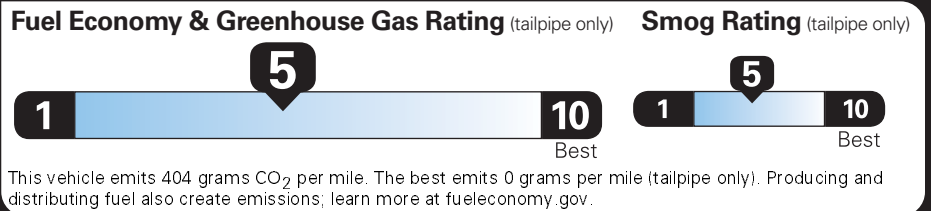

- INTELLIGENT ACCESS W/PUSH BUTTON START
- PUSH BUTTON SHIFT
- REMOTE START
- REVERSE SENSING SYSTEM
- TRANSMISSION-SELECTSHIFT
- TRACTION CONTROL
- ANTI-LOCK BRAKING SYSTEM
- HILL START ASSIST
- VOICE ACT NAVIGATION SYS
- BLIS W/CROSS-TRAFFIC ALERT
- PWR CONVERTER 110V OUTLET
- EMBEDDED MODEM
- SMARTPHONE INTEGRATED TEC
- REMOTE START
- REMOTE LOCK/UNLOCK

- VEHICLE FINDER
- PRE-CONDITIONING
- SAFETY/SECURITY
- ADVANCETRAC WITH RSC
- DUAL STAGE FRONT AIRBAGS
- AIR BAG - DRIVER KNEE
- AIRBAGS - SIDE IMPACT / CURTAINS
- PASSIVE ANTI-THEFT SECURILOCK SYSTEM
- PERIMETER ANTITHEFT SYSTEM
- SOS POST CRASH SYSTEM

WARRANTY

- 4YR/50K MILE WARRANTY
- 6YR/70K MI POWERTRAIN WARR
- 2YR/24K COMP MAINTENANCE

INCLUDED ON THIS VEHICLE

EQUIPMENT GROUP 300A

OPTIONAL EQUIPMENT/OTHER

ALL WEATHER FLOOR MATS	90.00
19" 5 SPK PREM PNTD ALUM WHEEL	545.00
MKC CLIMATE PACKAGE	605.00
.HEATED STEERING WHEEL	

(MSRP)

PRICE INFORMATION

BASE PRICE	$42,955.00
TOTAL OPTIONS/OTHER	1,240.00
TOTAL VEHICLE & OPTIONS/OTHER	44,195.00
DESTINATION & DELIVERY	925.00

(MSRP)

EPA DOT Fuel Economy and Environment

Gasoline Vehicle

Fuel Economy

22 MPG
combined city/hwy

19 city

26 highway

4.5 gallons per 100 miles

Small SUVs range from 18 to 33 MPG. The best vehicle rates 119 MPGe.

You spend
$1,250
more in fuel costs
over 5 years
compared to the
average new vehicle.

Annual fuel cost
$2,050

Actual results will vary for many reasons, including driving conditions and how you drive and maintain your vehicle. The average new vehicle gets 25 MPG and costs $9,000 to fuel over 5 years. Cost estimates are based on 15,000 miles per year at $3.00 per gallon. MPGe is miles per gasoline gallon equivalent. Vehicle emissions are a significant cause of climate change and smog.

fueleconomy.gov
Calculate personalized estimates and compare vehicles

GOVERNMENT 5-STAR SAFETY RATINGS

Overall Vehicle Score ★ ★ ★ ★

Based on the combined ratings of frontal, side and rollover. Should ONLY be compared to other vehicles of similar size and weight.

Frontal Crash	Driver	★ ★ ★ ★ ★
	Passenger	★ ★ ★ ★

Based on the risk of injury in a frontal impact. Should ONLY be compared to other vehicles of similar size and weight.

Side Crash	Front seat	★ ★ ★ ★ ★
	Rear seat	★ ★ ★ ★ ★

Based on the risk of injury in a side impact.

Rollover ★ ★ ★ ★

Based on the risk of rollover in a single-vehicle crash.

Star ratings range from 1 to 5 stars (★ ★ ★ ★ ★), with 5 being the highest. Source: National Highway Traffic Safety Administration (NHTSA). www.safercar.gov or 1-888-327-4236