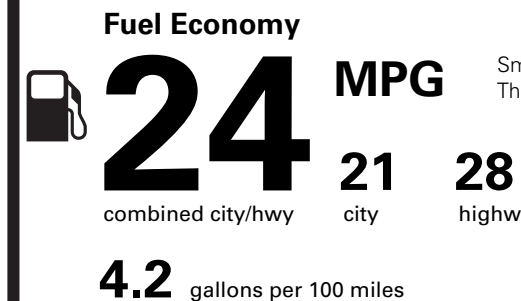

SAFETY/SECURITY

- ADVANCETRAC™ WITH RSC
- AIR BAG - DRIVER KNEE
- AIRBAGS-DUAL-STAGE FRONT
- AIRBAGS - SIDE IMPACT / CURTAINS
- AUTO HIGH BEAMS
- PRE-COLLISION ASSIST W/AEB
- SECURILOCK® PASSIVE ANTI-THEFT SYSTEM
- SOS POST CRASH SYSTEM

WARRANTY

- 4YR/50K MILE WARRANTY
- 4YR/50K PICKUPDELIVERY SVC
- 6YR/70K MI POWERTRAIN WA

INCLUDED ON THIS VEHICLE

(MSRP)

EQUIPMENT GROUP 201A

2,940.00

- RAIN SENSING WIPERS
- WINDSHIELD WIPER DE-ICER
- HEATED/VENTILATED D/P SEATS
- HEATED STEERING WHEEL
- WIRELESS CHARGING PAD
- LINCOLN CO-PILOT360 2.1 VISIO
- 360 DEGREE CAMERA
- FRONT PARKING SENSORS
- REAR PARKING SENSORS

OPTIONAL EQUIPMENT/OTHER

- 2024 MODEL YEAR
- PRISTINE WHITE MET 3C 750.00
- .REVERSE BRAKE ASSIST
- 245/45R20 99V A/S BSW TIRES
- PANORAMIC VISTA RF W/PWR SHADE 1,700.00
- STAR LIGHT METALLIC APPLIQUE NO CHARGE
- JET APPEARANCE PACKAGE 2,000.00
- .ROOF RACK-BLACK W/O CROSSBARS
- .20" BLACK ALUMINUM WHEEL
- FRONT LICENSE PLATE BRACKET NO CHARGE

PRICE INFORMATION

BASE PRICE	$45,415.00
TOTAL OPTIONS/OTHER	7,390.00
TOTAL VEHICLE & OPTIONS/OTHER	52,805.00
DESTINATION & DELIVERY	1,395.00

EPA DOT Fuel Economy and Environment

Gasoline Vehicle

Small SUVs range from 14 to 123 MPG. The best vehicle rates 140 MPG.

You spend **$1,500**

more in fuel costs over 5 years compared to the average new vehicle.

Annual fuel cost **$2,250**