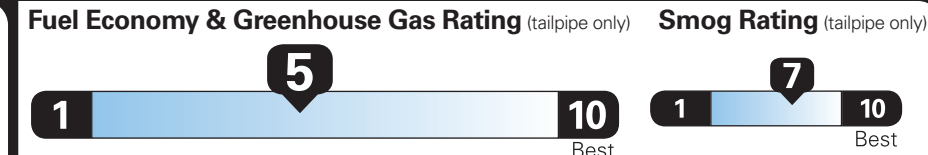

This vehicle emits 374 grams CO₂ per mile. The best emits 0 grams per mile (tailpipe only). Producing and distributing fuel also create emissions; learn more at fueleconomy.gov.

Actual results will vary for many reasons, including driving conditions and how you drive and maintain your vehicle. The average new vehicle gets 28 MPG and costs $9,750 to fuel over 5 years. Cost estimates are based on 15,000 miles per year at $3.60 per gallon. MPGe is miles per gasoline gallon equivalent. Vehicle emissions are a significant cause of climate change and smog.

fueleconomy.gov

Calculate personalized estimates and compare vehicles

Smartphone QR Code™

GOVERNMENT 5-STAR SAFETY RATINGS

Overall Vehicle Score ★★★★★

Based on the combined ratings of frontal, side and rollover. Should ONLY be compared to other vehicles of similar size and weight.

Frontal Crash Driver Passenger ★★★★★

Based on the risk of injury in a frontal impact. Should ONLY be compared to other vehicles of similar size and weight.

Side Crash Front seat Rear seat ★★★★★

Based on the risk of injury in a side impact.

Rollover ★★★★★

Based on the risk of rollover in a single-vehicle crash.

Star ratings range from 1 to 5 stars (★★★★★), with 5 being the highest. Source: National Highway Traffic Safety Administration (NHTSA). www.safercar.gov or 1-888-327-4236

THE LINCOLN WAY™ APP
Your Dashboard of Services & Features

1. Download the Lincoln Way app* and you can:
2. Remotely start, lock and unlock your vehicle
   - Locate your vehicle and check approximate fuel range
   - Receive vehicle health alerts

The Lincoln Connect™ modem is active and sending vehicle data (e.g., diagnostics) to Lincoln. See in-vehicle Settings for connectivity options.

Lincoln Protect™

Insist on Lincoln Protect! The only extended service plan fully backed by Lincoln and honored at every Lincoln dealership in the U.S., Canada and Mexico. See your Lincoln dealer or visit www.LincolnOwner.com

WARNING: Operating, servicing and maintaining a passenger vehicle, pickup truck, van, or off-road vehicle can expose you to chemicals including engine exhaust, carbon monoxide, phthalates, and lead, which are known to the State of California to cause cancer and birth defects or other reproductive harm. To minimize exposure, avoid breathing exhaust, do not idle the engine except as necessary, service your vehicle in a well-ventilated area and wear gloves or wash your hands frequently when servicing your vehicle. For more information go to www.P65Warnings.ca.gov/passenger-vehicle.

SCAN OR TEXT 5LRUL01186 TO 59173

Msg & Data rates may apply. Text HELP for help

www.lincoln.com/help/privacy-terms/

RAMP ONE	CA6P	CONVOY
RAMP TWO	ITEM #: 63-A101 O/T 2	

TOTAL MSRP $54,200.00

LINCOLN AUTOMOTIVE FINANCIAL SERVICES

Whether you decide to lease or finance your vehicle, you'll find the choices that are right for you. See your Lincoln Dealer for details or visit www.lincolnaf.com.