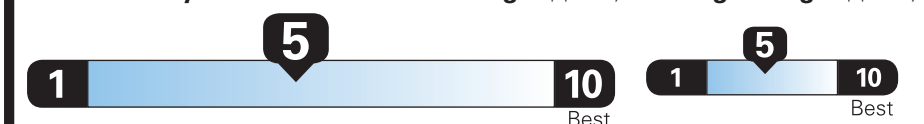

SAFETY/SECURITY

- ADVANCETRAC™ WITH RSC
- AIRBAGS - SIDE IMPACT / CURTAINS
- AIRBAGS-DRVR&PASS KNEE
- AIRBAGS-DUAL-STAGE FRONT
- AUTO HIGH BEAMS
- PASSIVE ANTI-THEFT SECURILOCK SYSTEM
- PRE-COLLISION ASSIST W/AEB
- SOS POST CRASH SYSTEM

WARRANTY

- 4YR/50K MILE WARRANTY
- 4YR/50K PICKUPDELIVERY SVC
- 6YR/70K MI POWERTRAIN WA

INCLUDED ON THIS VEHICLE

(MSRP)

EQUIPMENT GROUP 201A

5,300.00

- PANORAMIC VISTA RF W/PWR SHAD
- ELEMENTS PACKAGE
- HEATED/VENTILATED D/P SEATS
- HEATED REAR SEATS
- HEATED STEERING WHEEL
- RAIN SENSING WIPERS
- WINDSHIELD WIPER DE-ICER
- LINCOLN CO-PILOT360 1.5 PLUS
- 360 DEGREE CAMERA
- ACTIVE PARK ASSIST 2.0
- INTEL ADAPT CRUISE CONTROL

OPTIONAL EQUIPMENT/OTHER

- 225/55R19 99V A/S BSW TIRES
- 17" MINI SPARE WHEEL W/TIRE
- 19" BRT MACH ALUM W/MAGNETIC

150.00

PRICE INFORMATION

BASE PRICE	443,125.00
TOTAL OPTIONS/OTHER	5,450.00
TOTAL VEHICLE & OPTIONS/OTHER	448,575.00
DESTINATION & DELIVERY	1,195.00
TOTAL BEFORE DISCOUNTS	449,770.00
EQUIPMENT GROUP SAVINGS	- - 750.00

EPA DOT Fuel Economy and Environment

Gasoline Vehicle

Fuel Economy

24 MPG
combined city/hwy

21 city

29 highway

4.2 gallons per 100 miles

Small SUVs range from 16 to 125 MPG. The best vehicle rates 142 MPGe.

You spend $750

more in fuel costs over 5 years compared to the average new vehicle.

Annual fuel cost $1,450

Fuel Economy & Greenhouse Gas Rating (tailpipe only) **Smog Rating** (tailpipe only)

This vehicle emits 369 grams CO₂ per mile. The best emits 0 grams per mile (tailpipe only). Producing and distributing fuel also create emissions; learn more at fueleconomy.gov.

Actual results will vary for many reasons, including driving conditions and how you drive and maintain your vehicle. The average new vehicle gets 27 MPG and costs $6,500 to fuel over 5 years. Cost estimates are based on 15,000 miles per year at $2.35 per gallon. MPGe is miles per gasoline gallon equivalent. Vehicle emissions are a significant cause of climate change and smog.

fueleconomy.gov

Calculate personalized estimates and compare vehicles

Smartphone QR Code™

GOVERNMENT 5-STAR SAFETY RATINGS

Overall Vehicle Score ★★★★★

Based on the combined ratings of frontal, side and rollover. Should ONLY be compared to other vehicles of similar size and weight.

Frontal Crash Driver Passenger ★★★★★

Based on the risk of injury in a frontal impact. Should ONLY be compared to other vehicles of similar size and weight.

Side Crash Front seat Rear seat ★★★★★

Based on the risk of injury in a side impact.

Rollover ★★★★★

Based on the risk of rollover in a single-vehicle crash.

Star ratings range from 1 to 5 stars (★★★★★), with 5 being the highest.

Source: National Highway Traffic Safety Administration (NHTSA).

www.safercar.gov or 1-888-327-4236

5LMCJ2D97NUL02540

THE LINCOLN WAY™ APP

Your Dashboard of Services & Features

Download the Lincoln Way app* and you can:

- Remotely start, lock and unlock your vehicle
- Locate your vehicle and check approximate fuel range
- Receive vehicle health alerts

The Lincoln Connect™ modem is active and sending vehicle data (e.g., diagnostics) to Lincoln. See in-vehicle Settings for connectivity options.

Lincoln Protect™

Insist on Lincoln Protect! The only extended service plan fully backed by Lincoln and honored at every Lincoln dealership in the U.S., Canada and Mexico. See your Lincoln dealer or visit www.LincolnOwner.com

WARNING: Operating, servicing and maintaining a passenger vehicle, pickup truck, van, or off-road vehicle can expose you to chemicals including engine exhaust, carbon monoxide, phthalates, and lead, which are known to the State of California to cause cancer and birth defects or other reproductive harm. To minimize exposure, avoid breathing exhaust, do not idle the engine except as necessary, service your vehicle in a well-ventilated area and wear gloves or wash your hands frequently when servicing your vehicle. For more information go to www.P65Warnings.ca.gov/passenger-vehicle.

SCAN OR TEXT 5LMCJ2D97NUL02540 TO 59173

Msg & Data rates may apply. Text HELP for help

www.lincoln.com/help/privacy-terms/

RAMP ONE		TOTAL MSRP $49,020.00
CM18		
RAMP TWO	CONVOY	Whether you decide to lease or finance your vehicle, you'll find the choices that are right for you. See your Lincoln Dealer for details or visit www.lincolnafs.com.
	ITEM #: 45-2039 O/T 2