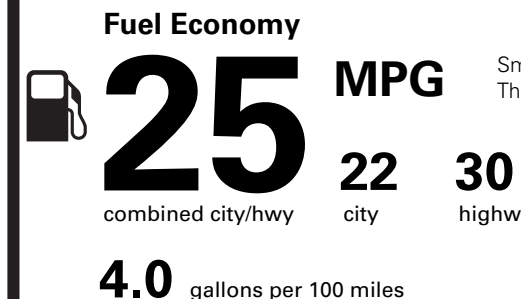

SAFETY/SECURITY

- ADVANCETRAC™ WITH RSC
- AIR BAG - DRIVER KNEE
- AIRBAGS-DUAL-STAGE FRONT
- AIRBAGS - SIDE IMPACT / CURTAINS
- AUTO HIGH BEAMS
- PRE-COLLISION ASSIST W/AEB
- SECURILOCK® PASSIVE ANTI-THEFT SYSTEM
- SOS POST CRASH SYSTEM

WARRANTY

- 4YR/50K MILE WARRANTY
- 4YR/50K PICKUPDELIVERY SVC
- 6YR/70K MI POWERTRAIN WA

INCLUDED ON THIS VEHICLE

(MSRP)

EQUIPMENT GROUP 201A

2,940.00

- RAIN SENSING WIPERS
- WINDSHIELD WIPER DE-ICER
- HEATED/VENTILATED D/P SEATS
- HEATED STEERING WHEEL
- WIRELESS CHARGING PAD
- LINCOLN CO-PILOT360 2.1 VISIO
- 360 DEGREE CAMERA
- FRONT PARKING AID
- REAR PARKING SENSORS

OPTIONAL EQUIPMENT/OTHER

- REVERSE BRAKE ASSIST
- 225/55R19 99V A/S BSW TIRES
- PANORAMIC VISTA RF W/PWR SHADE 1,700.00
- REAR REMOVABLE PACKAGE TRAY 175.00
- STAR LIGHT METALLIC APPLIQUE NO CHARGE
- 19" BRT MACH ALUM W/MAGNETIC PREMIUM AUDIO SUBWOOFER DELETE - 250.00
- FRONT LICENSE PLATE BRACKET NO CHARGE

PRICE INFORMATION

BASE PRICE	$43,075.00
TOTAL OPTIONS/OTHER	4,565.00
TOTAL VEHICLE & OPTIONS/OTHER	47,640.00
DESTINATION & DELIVERY	1,395.00

EPA DOT Fuel Economy and Environment

Gasoline Vehicle

Small SUVs range from 14 to 129 MPG. The best vehicle rates 132 MPGe.

You spend **$750** more in fuel costs over 5 years compared to the average new vehicle.

Annual fuel cost **$1,750**