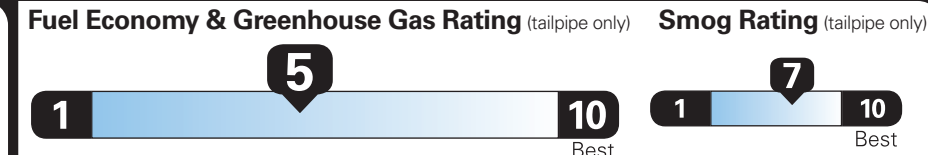

SAFETY/SECURITY

- ADVANCETRAC™ WITH RSC
- AIR BAG - DRIVER KNEE
- AIRBAGS-DUAL-STAGE FRONT
- AIRBAGS - SIDE IMPACT / CURTAINS
- AUTO HIGH BEAMS
- PRE-COLLISION ASSIST W/AEB
- SECURILOCK® PASSIVE ANTI-THEFT SYSTEM
- SOS POST CRASH SYSTEM

WARRANTY

- 4YR/50K MILE WARRANTY
- 4YR/50K PICKUPDELIVERY SVC
- 6YR/70K MI POWERTRAIN WA

INCLUDED ON THIS VEHICLE

(MSRP)

EQUIPMENT GROUP 201A

2,940.00

- •RAIN SENSING WIPERS
- •WINDSHIELD WIPER DE-ICER
- •HEATED/VENTILATED D/P SEATS
- •HEATED STEERING WHEEL
- •WIRELESS CHARGING PAD
- •LINCOLN CO-PILOT360 2.1 VISIO
- •360 DEGREE CAMERA
- •FRONT PARKING SENSORS
- •REAR PARKING SENSORS

OPTIONAL EQUIPMENT/OTHER

- 2024 MODEL YEAR CERAMIC PEARL MET 3C .REVERSE BRAKE ASSIST 750.00
- 245/45R20 99V A/S BSW TIRES
- PANORAMIC VISTA RF W/PWR SHADE 1,700.00
- 20" BRIGHT MACHINED ALUM WHL 1,150.00
- FRONT LICENSE PLATE BRACKET NO CHARGE

PRICE INFORMATION

BASE PRICE	$43,115.00
TOTAL OPTIONS/OTHER	6,540.00
TOTAL VEHICLE & OPTIONS/OTHER	49,655.00
DESTINATION & DELIVERY	1,395.00

EPA DOT Fuel Economy and Environment

Gasoline Vehicle

Fuel Economy

25 MPG
combined city/hwy

22 city

30 highway

4.0 gallons per 100 miles

Small SUVs range from 14 to 123 MPG. The best vehicle rates 140 MPGe.

You spend **$1,000**

more in fuel costs over 5 years compared to the average new vehicle.

Annual fuel cost **$2,150**

This vehicle emits 356 grams CO₂ per mile. The best emits 0 grams per mile (tailpipe only). Producing and distributing fuel also create emissions; learn more at fueleconomy.gov.

Actual results will vary for many reasons, including driving conditions and how you drive and maintain your vehicle. The average new vehicle gets 28 MPG and costs $9,750 to fuel over 5 years. Cost estimates are based on 15,000 miles per year at $3.60 per gallon. MPGe is miles per gasoline gallon equivalent. Vehicle emissions are a significant cause of climate change and smog.

fueleconomy.gov

Calculate personalized estimates and compare vehicles

Smartphone QR Code

GOVERNMENT 5-STAR SAFETY RATINGS

Overall Vehicle Score ★★★★★

Based on the combined ratings of frontal, side and rollover. Should ONLY be compared to other vehicles of similar size and weight.

Frontal Crash ★★★★★
Driver Passenger ★★★★★

Based on the risk of injury in a frontal impact. Should ONLY be compared to other vehicles of similar size and weight.

Side Crash ★★★★★
Front seat Rear seat ★★★★★

Based on the risk of injury in a side impact.

Rollover ★★★★★

Based on the risk of rollover in a single-vehicle crash.

Star ratings range from 1 to 5 stars (★★★★★), with 5 being the highest. Source: National Highway Traffic Safety Administration (NHTSA). www.safercar.gov or 1-888-327-4236

THE LINCOLN WAY™ APP

Your Dashboard of Services & Features

1. Download the Lincoln Way app* and you can:
2. Remotely start, lock and unlock your vehicle
   - Locate your vehicle and check approximate fuel range
   - Receive vehicle health alerts

The Lincoln Connect™ modem is active and sending vehicle data (e.g., diagnostics) to Lincoln. See in-vehicle Settings for connectivity options.

Lincoln Protect™

Insist on Lincoln Protect! The only extended service plan fully backed by Lincoln and honored at every Lincoln dealership in the U.S., Canada and Mexico. See your Lincoln dealer or visit www.LincolnOwner.com

WARNING: Operating, servicing and maintaining a passenger vehicle, pickup truck, van, or off-road vehicle can expose you to chemicals including engine exhaust, carbon monoxide, phthalates, and lead, which are known to the State of California to cause cancer and birth defects or other reproductive harm. To minimize exposure, avoid breathing exhaust, do not idle the engine except as necessary, service your vehicle in a well-ventilated area and wear gloves or wash your hands frequently when servicing your vehicle. For more information go to www.P65Warnings.ca.gov/passenger-vehicle.

SCAN OR TEXT 5LRUL08268 TO 59173

Msg & Data rates may apply. Text HELP for help

www.lincoln.com/help/privacy-terms/