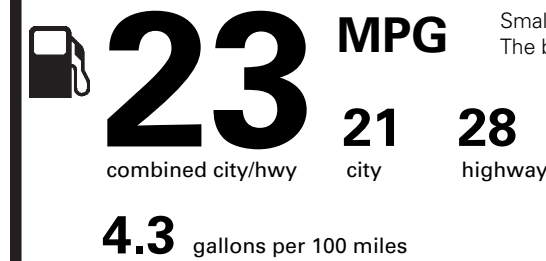

PRICE INFORMATION

BASE PRICE	\$36,110.00
TOTAL OPTIONS/OTHER	2,400.00
TOTAL VEHICLE & OPTIONS/OTHER	38,510.00
DESTINATION & DELIVERY	925.00

RAMP ONE		TOTAL MSRP \$39,435.00
CR22		
RAMP TWO	FINAL ASSEMBLY PLANT	This label is affixed pursuant to the Federal Automobile Information Disclosure Act. Gasoline, License, and Title Fees, State and Local taxes are not included. Dealer installed options or accessories are not included unless listed above.
	LOUISVILLE	
METHOD OF TRANSP.	ITEM #:	
CONVOY	22-Z100 0/T 2	
		JA181 N RD 2X 815 000252 01 18 18

EPA DOT Fuel Economy and Environment

Gasoline Vehicle

Fuel Economy

Small SUVs range from 18 to 37 MPG. The best vehicle rates 136 MPGe.

You spend **\$1,000** more in fuel costs over 5 years compared to the average new vehicle.