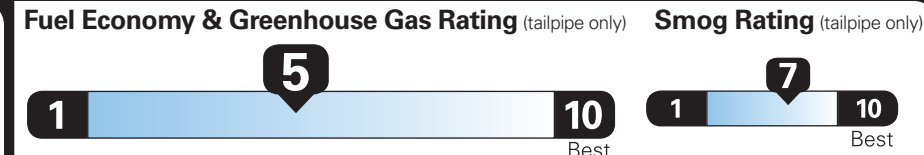

This vehicle emits 374 grams CO₂ per mile. The best emits 0 grams per mile (tailpipe only). Producing and distributing fuel also create emissions; learn more at fueleconomy.gov.

Actual results will vary for many reasons, including driving conditions and how you drive and maintain your vehicle. The average new vehicle gets 28 MPG and costs $9,750 to fuel over 5 years. Cost estimates are based on 15,000 miles per year at $3.60 per gallon. MPGe is miles per gasoline gallon equivalent. Vehicle emissions are a significant cause of climate change and smog.

fueleconomy.gov

Calculate personalized estimates and compare vehicles

Smartphone QR Code™

GOVERNMENT 5-STAR SAFETY RATINGS

Overall Vehicle Score ★★★★★

Based on the combined ratings of frontal, side and rollover. Should ONLY be compared to other vehicles of similar size and weight.

Frontal Crash Driver Passenger ★★★★★

Based on the risk of injury in a frontal impact. Should ONLY be compared to other vehicles of similar size and weight.

Side Crash Front seat Rear seat ★★★★★

Based on the risk of injury in a side impact.

Rollover ★★★★★

Based on the risk of rollover in a single-vehicle crash.

Star ratings range from 1 to 5 stars (★★★★★), with 5 being the highest.

Source: National Highway Traffic Safety Administration (NHTSA).

www.safercar.gov or 1-888-327-4236

5LMCJ1DA6RUL14740

THE LINCOLN WAY™ APP

Your Dashboard of Services & Features

Download the Lincoln Way app* and you can:

- Remotely start, lock and unlock your vehicle
- Locate your vehicle and check approximate fuel range
- Receive vehicle health alerts

The Lincoln Connect™ modem is active and sending vehicle data (e.g., diagnostics) to Lincoln. See in-vehicle Settings for connectivity options.

Lincoln Protect™

Insist on Lincoln Protect! The only extended service plan fully backed by Lincoln and honored at every Lincoln dealership in the U.S., Canada and Mexico. See your Lincoln dealer or visit www.LincolnOwner.com

WARNING: Operating, servicing and maintaining a passenger vehicle, pickup truck, van, or off-road vehicle can expose you to chemicals including engine exhaust, carbon monoxide, phthalates, and lead, which are known to the State of California to cause cancer and birth defects or other reproductive harm. To minimize exposure, avoid breathing exhaust, do not idle the engine except as necessary, service your vehicle in a well-ventilated area and wear gloves or wash your hands frequently when servicing your vehicle. For more information go to www.P65Warnings.ca.gov/passenger-vehicle.

SCAN OR TEXT 5LRUL14740 TO 59173

Msg & Data rates may apply. Text HELP for help

www.lincoln.com/help/privacy-terms/

RAMP ONE	CA6P	CONVOY
RAMP TWO	ITEM #: 63-9848 O/T 2	

TOTAL MSRP $51,140.00

LINCOLN AUTOMOTIVE FINANCIAL SERVICES

Whether you decide to lease or finance your vehicle, you'll find the choices that are right for you. See your Lincoln Dealer for details or visit www.lincolnafs.com.