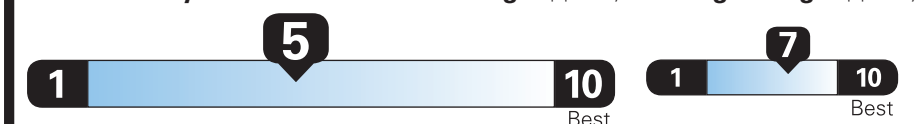

SAFETY/SECURITY

- ADVANCETRAC™ WITH RSC
- AIR BAG - DRIVER KNEE
- AIRBAGS-DUAL-STAGE FRONT
- AIRBAGS - SIDE IMPACT / CURTAINS
- AUTO HIGH BEAMS
- PASSIVE ANTI-THEFT SECURILOCK SYSTEM
- PRE-COLLISION ASSIST W/AEB
- SOS POST CRASH SYSTEM

WARRANTY

- 4YR/50K MILE WARRANTY
- 4YR/50K PICKUPDELIVERY SVC
- 6YR/70K MI POWERTRAIN WARR

INCLUDED ON THIS VEHICLE

(MSRP)

EQUIPMENT GROUP 100A

OPTIONAL EQUIPMENT/OTHER

2024 MODEL YEAR	
PRISTINE WHITE MET 3C	750.00
225/60R18 100V A/S BSW TIRES	
ALL-WTHR FLR LNRS W/O MATS	160.00
18" BRT MACH ALUM WHL DK TARN	350.00
FRONT LICENSE PLATE BRACKET	NO CHARGE

PRICE INFORMATION

BASE PRICE	$41,290.00
TOTAL OPTIONS/OTHER	1,260.00
TOTAL VEHICLE & OPTIONS/OTHER	42,550.00
DESTINATION & DELIVERY	1,395.00

EPA DOT Fuel Economy and Environment

Gasoline Vehicle

Fuel Economy

24 MPG
combined city/hwy

21 city

28 highway

4.2 gallons per 100 miles

Small SUVs range from 14 to 123 MPG. The best vehicle rates 140 MPGe.

You spend **$1,500**

more in fuel costs over 5 years compared to the average new vehicle.

Annual fuel cost **$2,250**

Fuel Economy & Greenhouse Gas Rating (tailpipe only) **Smog Rating** (tailpipe only)

This vehicle emits 374 grams CO₂ per mile. The best emits 0 grams per mile (tailpipe only). Producing and distributing fuel also create emissions; learn more at fueleconomy.gov.

Actual results will vary for many reasons, including driving conditions and how you drive and maintain your vehicle. The average new vehicle gets 28 MPG and costs $9,750 to fuel over 5 years. Cost estimates are based on 15,000 miles per year at $3.60 per gallon. MPGe is miles per gasoline gallon equivalent. Vehicle emissions are a significant cause of climate change and smog.

fueleconomy.gov

Calculate personalized estimates and compare vehicles

Smartphone QR Code™

GOVERNMENT 5-STAR SAFETY RATINGS

Overall Vehicle Score ★★★★★

Based on the combined ratings of frontal, side and rollover. Should ONLY be compared to other vehicles of similar size and weight.

Frontal Crash Driver Passenger ★★★★★

Based on the risk of injury in a frontal impact. Should ONLY be compared to other vehicles of similar size and weight.

Side Crash Front seat Rear seat ★★★★★

Based on the risk of injury in a side impact.

Rollover ★★★★★

Based on the risk of rollover in a single-vehicle crash.

Star ratings range from 1 to 5 stars (★★★★★), with 5 being the highest.

Source: National Highway Traffic Safety Administration (NHTSA).

www.safercar.gov or 1-888-327-4236

5LMCJ1DA6RUL14317

THE LINCOLN WAY™ APP

Your Dashboard of Services & Features

1. Download the Lincoln Way app* and you can:
2. Remotely start, lock and unlock your vehicle
   - Locate your vehicle and check approximate fuel range
   - Receive vehicle health alerts

The Lincoln Connect™ modem is active and sending vehicle data (e.g., diagnostics) to Lincoln. See in-vehicle Settings for connectivity options.

Lincoln Protect™

Insist on Lincoln Protect! The only extended service plan fully backed by Lincoln and honored at every Lincoln dealership in the U.S., Canada and Mexico. See your Lincoln dealer or visit www.LincolnOwner.com

WARNING: Operating, servicing and maintaining a passenger vehicle, pickup truck, van, or off-road vehicle can expose you to chemicals including engine exhaust, carbon monoxide, phthalates, and lead, which are known to the State of California to cause cancer and birth defects or other reproductive harm. To minimize exposure, avoid breathing exhaust, do not idle the engine except as necessary, service your vehicle in a well-ventilated area and wear gloves or wash your hands frequently when servicing your vehicle. For more information go to www.P65Warnings.ca.gov/passenger-vehicle.

SCAN OR TEXT 5LRUL14317 TO 59173

Msg & Data rates may apply. Text HELP for help

www.lincoln.com/help/privacy-terms/

RAMP ONE	CA6P	CONVOY
RAMP TWO		
	ITEM #:	63-9846 O/T 2

TOTAL MSRP $43,945.00

LINCOLN AUTOMOTIVE FINANCIAL SERVICES

Whether you decide to lease or finance your vehicle, you'll find the choices that are right for you. See your Lincoln Dealer for details or visit www.lincolnafn.com.