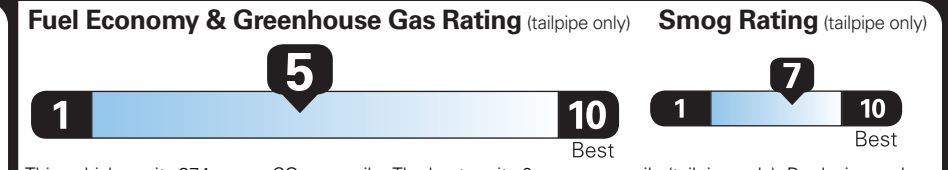

This vehicle emits 374 grams CO₂ per mile. The best emits 0 grams per mile (tailpipe only). Producing and distributing fuel also create emissions; learn more at fuelconomy.gov.

Actual results will vary for many reasons, including driving conditions and how you drive and maintain your vehicle. The average new vehicle gets 28 MPG and costs $8,000 to fuel over 5 years. Cost estimates are based on 15,000 miles per year at $2.95 per gallon. MPGe is miles per gasoline gallon equivalent. Vehicle emissions are a significant cause of climate change and smog.

fuelconomy.gov

Calculate personalized estimates and compare vehicles

GOVERNMENT 5-STAR SAFETY RATINGS

Overall Vehicle Score ★★★★★
Based on the combined ratings of frontal, side and rollover. Should ONLY be compared to other vehicles of similar size and weight.

Frontal Crash Driver Passenger ★★★★★
Based on the risk of injury in a frontal impact. Should ONLY be compared to other vehicles of similar size and weight.

Side Crash Front seat Rear seat ★★★★★
Based on the risk of injury in a side impact.

Rollover ★★★★★
Based on the risk of rollover in a single-vehicle crash.

Star ratings range from 1 to 5 stars (★★★★★), with 5 being the highest. Source: National Highway Traffic Safety Administration (NHTSA). www.safercar.gov or 1-888-327-4236

5LMCJ1DA2PUL21634

WARNING: Operating, servicing and maintaining a passenger vehicle, pickup truck, van, or off-road vehicle can expose you to chemicals including engine exhaust, carbon monoxide, phthalates, and lead, which are known to the State of California to cause cancer and birth defects or other reproductive harm. To minimize exposure, avoid breathing exhaust, do not idle the engine except as necessary, service your vehicle in a well-ventilated area and wear gloves or wash your hands frequently when servicing your vehicle. For more information go to www.P65Warnings.ca.gov/passenger-vehicle.

THE LINCOLN WAY™ APP
Your Dashboard of Services & Features

1. Download the Lincoln Way app* and you can:
2. Remotely start, lock and unlock your vehicle
   - Locate your vehicle and check approximate fuel range
   - Receive vehicle health alerts

The Lincoln Connect™ modem is active and sending vehicle data (e.g., diagnostics) to Lincoln. See in-vehicle Settings for connectivity options.

*Compatible with select smartphone platforms. Lincoln Connect service required (see App Terms for more information). Connected service and related feature functionality is subject to compatible AT&T-network availability. Evolving technology/cellular networks may affect functionality and availability, or continued provision of some features, prohibiting them from functioning. Message and data rates may apply. See your local Lincoln website for our privacy policy.

Lincoln Protect™