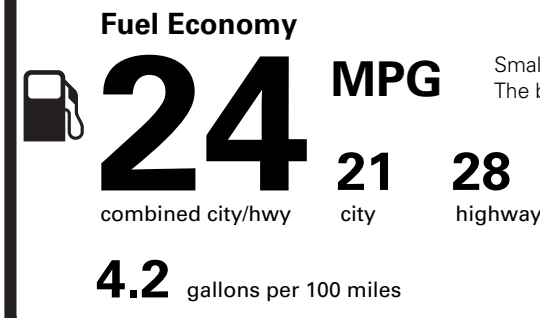

INCLUDED ON THIS VEHICLE

EQUIPMENT GROUP 101A

- RAIN SENSING WIPERS
- WINDSHIELD WIPER DE-ICER
- HEATED/VENTILATED D/P SEATS
- HEATED STEERING WHEEL
- WIRELESS CHARGING PAD
- LINCOLN CO-PILOT360 2.1 VISIO
- 360 DEGREE CAMERA
- REVERSE BRAKE ASSIST
- FRONT PARKING AID
- REAR PARKING SENSORS

(MSRP)

3,595.00

OPTIONAL EQUIPMENT/OTHER

- 2023 MODEL YEAR
- WHISPER BLUE MET CC 750.00
- 245/45R20 99V A/S BSW TIRES
- ALL-WTHR FLR LNRS W/MATS 200.00
- PANORAMIC VISTA RF W/PWR SHADE 1,700.00
- CARGO AREA PROTECTOR 125.00
- JET PACKAGE 2,000.00
- .20" BLACK ALUMINUM WHEEL
- PREMIUM AUDIO SUBWOOFER DELETE - 250.00

PRICE INFORMATION

BASE PRICE $40,990.00
TOTAL OPTIONS/OTHER 8,120.00

(MSRP)

TOTAL VEHICLE & OPTIONS/OTHER DESTINATION & DELIVERY 49,110.00
1,395.00

TOTAL MSRP $50,505.00

RAMP ONE
CM18

CONVOY
ITEM #:
45-3386 O/T 2

LINCOLN AUTOMOTIVE FINANCIAL SERVICES
Whether you decide to lease or finance your vehicle, you'll find the choices that are right for you. See your Lincoln Dealer for details or visit www.lincolnafs.com.

This label is affixed pursuant to the Federal Automobile Information Disclosure Act. Gasoline, License, and Title Fees, State and Local taxes are not included. Dealer installed options or accessories are not included unless listed above.

PJ011 N RD 2X 330 000318 09 01 23

EPA DOT Fuel Economy and Environment

Gasoline Vehicle

Small SUVs range from 14 to 129 MPG. The best vehicle rates 132 MPGe.

You spend $1,250 more in fuel costs over 5 years compared to the average new vehicle.

Annual fuel cost $1,850