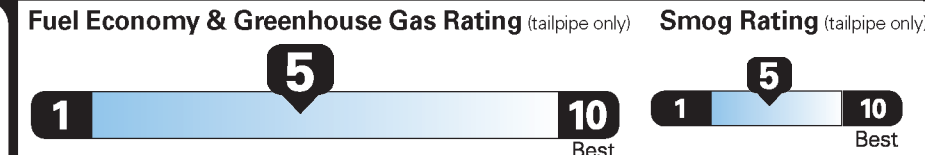

This vehicle emits 369 grams CO2 per mile. The best emits 0 grams per mile (tailpipe only). Producing and distributing fuel also create emissions; learn more at fueleconomy.gov.

Actual results will vary for many reasons, including driving conditions and how you drive and maintain your vehicle. The average new vehicle gets 27 MPG and costs $7,500 to fuel over 5 years. Cost estimates are based on 15,000 miles per year at $2.70 per gallon. MPGe is miles per gasoline gallon equivalent. Vehicle emissions are a significant cause of climate change and smog.

fueleconomy.gov

Calculate personalized estimates and compare vehicles

GOVERNMENT 5-STAR SAFETY RATINGS

Overall Vehicle Score ★★★★★
Based on the combined ratings of frontal, side and rollover. Should ONLY be compared to other vehicles of similar size and weight.

Frontal Crash ★★★★★
Driver Passenger ★★★★★
Based on the risk of injury in a frontal impact. Should ONLY be compared to other vehicles of similar size and weight.

Side Crash ★★★★★
Front seat Rear seat ★★★★★
Based on the risk of injury in a side impact.

Rollover ★★★★★
Based on the risk of rollover in a single-vehicle crash.

Star ratings range from 1 to 5 stars (★★★★★), with 5 being the highest. Source: National Highway Traffic Safety Administration (NHTSA). www.safercar.gov or 1-888-327-4236

THE LINCOLN WAY™ APP

Your Dashboard of Services & Features

- Download the Lincoln Way app* and you can:
  Remotely start, lock and unlock your vehicle
  Locate your vehicle and check approximate fuel range
  Receive vehicle health alerts

The Lincoln Connect™ modem is active and sending vehicle data (e.g., diagnostics) to Lincoln. See in-vehicle Settings for connectivity options.

Lincoln Protect™

Insist on Lincoln Protect! The only extended service plan fully backed by Lincoln and honored at every Lincoln dealership in the U.S., Canada and Mexico. See your Lincoln dealer or visit www.LincolnOwner.com

WARNING: Operating, servicing and maintaining a passenger vehicle, pickup truck, van, or off-road vehicle can expose you to chemicals including engine exhaust, carbon monoxide, phthalates, and lead, which are known to the State of California to cause cancer and birth defects or other reproductive harm. To minimize exposure, avoid breathing exhaust, do not idle the engine except as necessary, service your vehicle in a well-ventilated area and wear gloves or wash your hands frequently when servicing your vehicle. For more information go to www.P65Warnings.ca.gov/passenger-vehicle.

SCAN OR TEXT 5LLUL30322 TO 59173

www.lincoln.com/help/privacy-terms/

Table with 2 columns: RAMP ONE CO18, RAMP TWO CONVoy, TOTAL MSRP $42,335.00

Table with 2 columns: RAMP TWO CONVoy, ITEM #: 63-Z800 O/T 2, LINCOLN AUTOMOTIVE FINANCIAL SERVICES