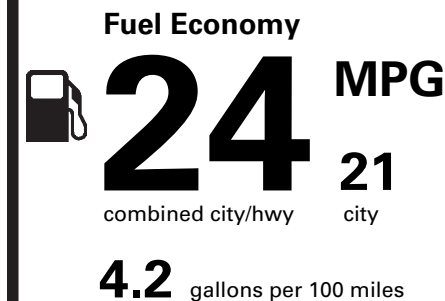

FUNCTIONAL

- 8" LCD CNTR STK TOUCHSCRN
  ELECTRIC PWR ASST STEERING
  INTELLIGENT ACCESS W/PUSH BUTTON START
  LANE-KEEPING SYSTEM
  LINCOLN CONNECT - 4G MODEM WITH WIFI CAPABILITY
  LINCOLN DRIVE MODES
  REMOTE KEYLESS ENTRY
  REMOTE START
  REVERSE PARKING AID
  STOP-START SYSTEM
  SYNC3® W/ VOICE ACT NAV
  UNIVERSAL GARAGE DOOR OPEN

SAFETY/SECURITY

- ADVANCETRAC WITH RSC
  AIRBAGS - SIDE IMPACT / CURTAINS
  AUTO HIGH BEAMS
  BLIND SPOT DETECTION W/CTA
  DRIVER/PASS KNEE AIR BAGS
  DUAL STAGE FRONT AIRBAGS
  PASSIVE ANTI-THEFT SECURILOCK SYSTEM
  PRE-COLLISION ASSIST W/AEB
  SOS POST CRASH SYSTEM

WARRANTY

- 4YR/50K MILE WARRANTY
  4YR/50K PICKUPDELIVERY SVC
  6YR/70K MI POWERTRAIN WARR

INCLUDED ON THIS VEHICLE

Table with 2 columns: Equipment Group 101A, (MSRP) 1,650.00

OPTIONAL EQUIPMENT/OTHER

Table with 2 columns: 2020 MODEL YEAR, PRISTINE WHITE MET TRI-COAT, 225/60R18 100V A/S BSW TIRES, 18" UB MACH ALUM WHL DK TARN ELEMENTS PACKAGE, HEATED STEERING WHEEL, HEATED REAR SEATS, HEATED/VENTILATED D/P SEATS, WINDSHIELD WIPER DE-ICER, RAIN SENSING WIPERS, FRONT LICENSE PLATE BRACKET, NO CHARGE

PRICE INFORMATION

Table with 2 columns: BASE PRICE $38,145.00, TOTAL OPTIONS/OTHER 3,445.00, TOTAL VEHICLE & OPTIONS/OTHER DESTINATION & DELIVERY 41,590.00 995.00, TOTAL BEFORE DISCOUNTS 42,585.00, EQUIPMENT GROUP SAVINGS - 250.00

EPA DOT Fuel Economy and Environment

Gasoline Vehicle

Small SUVs range from 16 to 120 MPG. The best vehicle rates 136 MPGe.

You spend $1,000

more in fuel costs over 5 years compared to the average new vehicle.

Annual fuel cost $1,700