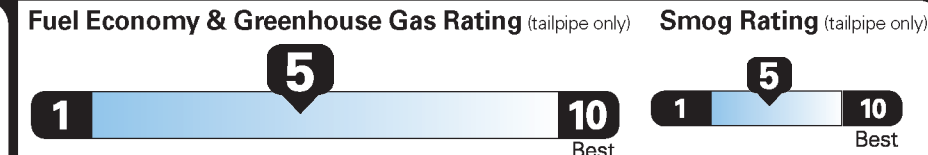

This vehicle emits 369 grams CO2 per mile. The best emits 0 grams per mile (tailpipe only). Producing and distributing fuel also create emissions; learn more at fueleconomy.gov.

Actual results will vary for many reasons, including driving conditions and how you drive and maintain your vehicle. The average new vehicle gets 27 MPG and costs $7,500 to fuel over 5 years. Cost estimates are based on 15,000 miles per year at $2.70 per gallon. MPGe is miles per gasoline gallon equivalent. Vehicle emissions are a significant cause of climate change and smog.

fueleconomy.gov

Calculate personalized estimates and compare vehicles

Smartphone QR Code

GOVERNMENT 5-STAR SAFETY RATINGS

Table showing safety ratings: Overall Vehicle Score Not Rated, Frontal Crash Not Rated, Driver Passenger Not Rated, Side Crash Not Rated, Front seat Rear seat Not Rated, Rollover Not Rated

Star ratings range from 1 to 5 stars (★★★★★), with 5 being the highest. Source: National Highway Traffic Safety Administration (NHTSA). www.safercar.gov or 1-888-327-4236

THE LINCOLN WAY™ APP

Your Dashboard of Services & Features

- Download the Lincoln Way app* and you can:
  Remotely start, lock and unlock your vehicle
  Locate your vehicle and check approximate fuel range
  Receive vehicle health alerts

The Lincoln Connect™ modem is active and sending vehicle data (e.g., diagnostics) to Lincoln. See in-vehicle Settings for connectivity options.

Lincoln Protect™

Insist on Lincoln Protect! The only extended service plan fully backed by Lincoln and honored at every Lincoln dealership in the U.S., Canada and Mexico. See your Lincoln dealer or visit www.LincolnOwner.com

WARNING: Operating, servicing and maintaining a passenger vehicle, pickup truck, van, or off-road vehicle can expose you to chemicals including engine exhaust, carbon monoxide, phthalates, and lead, which are known to the State of California to cause cancer and birth defects or other reproductive harm. To minimize exposure, avoid breathing exhaust, do not idle the engine except as necessary, service your vehicle in a well-ventilated area and wear gloves or wash your hands frequently when servicing your vehicle. For more information go to www.P65Warnings.ca.gov/passenger-vehicle.

SCAN OR TEXT 5LLUL17194 TO 59173. Msg & Data rates may apply. Text HELP for help. www.lincoln.com/help/privacy-terms/

RAMP ONE RA5M TOTAL MSRP $42,510.00

RAMP TWO RAIL LINCOLN AUTOMOTIVE FINANCIAL SERVICES

ITEM #: 45-4059 O/T 2 Whether you decide to lease or finance your vehicle, you'll find the choices that are right for you. See your Lincoln Dealer for details or visit www.lincolnafs.com.

This label is affixed pursuant to the Federal Automobile Information Disclosure Act. Gasoline, License, and Title Fees, State and Local taxes are not included. Dealer installed options or accessories are not included unless listed above. LC131 N RD 2X 015 000525 03 13 20