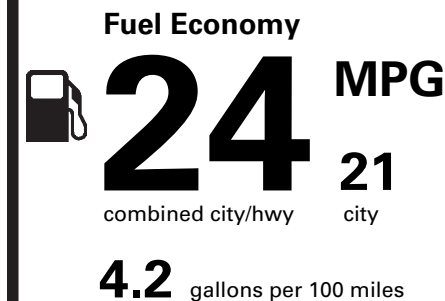

FUNCTIONAL

- 8" LCD CNTR STK TOUCHSCRN
  ELECTRIC PWR ASST STEERING
  INTELLIGENT ACCESS W/PUSH BUTTON START
  LANE-KEEPING SYSTEM
  LINCOLN CONNECT - 4G MODEM WITH WIFI CAPABILITY
  LINCOLN DRIVE MODES
  REMOTE KEYLESS ENTRY
  REMOTE START
  REVERSE PARKING AID
  STOP-START SYSTEM
  SYNC3® W/ VOICE ACT NAV
  UNIVERSAL GARAGE DOOR OPEN

SAFETY/SECURITY

- ADVANCETRAC WITH RSC
  AIRBAGS - SIDE IMPACT / CURTAINS
  AUTO HIGH BEAMS
  BLIND SPOT DETECTION W/CTA
  DRIVER/PASS KNEE AIR BAGS
  DUAL STAGE FRONT AIRBAGS
  PASSIVE ANTI-THEFT SECURILOCK SYSTEM
  PRE-COLLISION ASSIST W/AEB
  SOS POST CRASH SYSTEM

WARRANTY

- 4YR/50K MILE WARRANTY
  4YR/50K PICKUPDELIVERY SVC
  6YR/70K MI POWERTRAIN WARR

INCLUDED ON THIS VEHICLE

Table with 2 columns: Equipment Group 101A, (MSRP) 1,650.00

OPTIONAL EQUIPMENT/OTHER

Table with 2 columns: 2020 MODEL YEAR, CERAMIC PEARL METALLIC, 225/60R18 100V A/S BSW TIRES, ALL-WEATHER FLOOR LINERS, 18" UB MACH ALUM WHL DK TARN ELEMENTS PACKAGE, HEATED STEERING WHEEL, HEATED REAR SEATS, HEATED/VENTILATED D/P SEATS, WINDSHIELD WIPER DE-ICER, RAIN SENSING WIPERS

PRICE INFORMATION

Table with 2 columns: Base Price, Total Options/Other, Total Vehicle & Options/Other, Destination & Delivery, Total Before Discounts, Equipment Group Savings

EPA DOT Fuel Economy and Environment

Gasoline Vehicle

Small SUVs range from 16 to 120 MPG. The best vehicle rates 136 MPGe.

You spend $1,000

more in fuel costs over 5 years compared to the average new vehicle.

Annual fuel cost $1,700