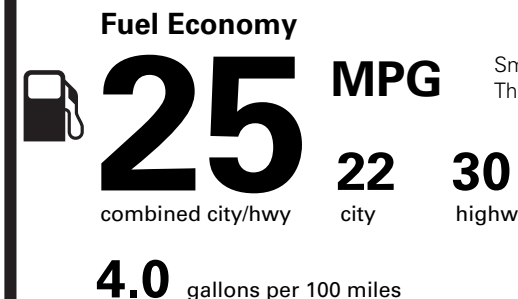

INTERIOR

- 2ND ROW 60/40 FOLD FLAT
- 2ND ROW SLIDING SEAT
- CARGO MANAGEMENT SYSTEM
- DUAL-ZONE CLIMATE CONTROL
- LEATHER-WRAPPED STRG WHEEL
- W/CRUISE/CLIMATE/AUDIO & MEDIA CONTROL
- ONE-TOUCH-UP/DOWN FRONT/REAR WINDOWS
- SEATS-HEATED FRONT
- W/DRIVER MEMORY SETTING
- TILT/TELESCOPE STR COLUMN

FUNCTIONAL

- 12.3" COLOR CLUSTR DISPLAY
- BLIND SPOT INFO SYS W/CTA
- CABIN PARTICULATE AND ODOR FILTER
- CONNECTED NAV (1-YR INCL)
- INTEL ADAPT CRUISE CONTROL
- INTELL ACCESS W/PUSH START
- LANE-KEEPING SYSTEM
- LINCOLN CONNECT™ - 4G MODEM WITH WIFI CAPABILITY
- LINCOLN DRIVE MODES
- PREM CONNECTIVITY:1YR PLAN
- REAR PARKING SENSORS
- REMOTE START
- SYNC@4 W/EVR & 13.2" SCRIN

SAFETY/SECURITY

- ADVANCETRAC™ WITH RSC
- AIRBAGS - SIDE IMPACT / CURTAINS
- AIR BAG - DRIVER KNEE
- AIRBAGS-DUAL-STAGE FRONT
- AUTO HIGH BEAMS
- PRE-COLLISION ASSIST W/AEB
- SECURILOCK® PASSIVE ANTI-THEFT SYSTEM
- SOS POST CRASH SYSTEM

WARRANTY

- 4YR/50K MILE WARRANTY
- 4YR/50K PICKUPDELIVERY SVC
- 6YR/70K MI POWERTRAIN WARR

INCLUDED ON THIS VEHICLE

(MSRP)

EQUIPMENT GROUP 100A

OPTIONAL EQUIPMENT/OTHER

- 225/60R18 100V A/S BSW TIRES
- 18" WARM PAINTED ALLOY WHEEL
- FRONT LICENSE PLATE BRACKET

NO CHARGE

PRICE INFORMATION

BASE PRICE	$38,830.00
TOTAL OPTIONS/OTHER	
TOTAL VEHICLE & OPTIONS/OTHER	38,830.00
DESTINATION & DELIVERY	1,395.00

EPA DOT Fuel Economy and Environment

Gasoline Vehicle

Small SUVs range from 14 to 123 MPG. The best vehicle rates 140 MPGe.

You spend **$1,000**

more in fuel costs over 5 years compared to the average new vehicle.

Annual fuel cost **$2,150**