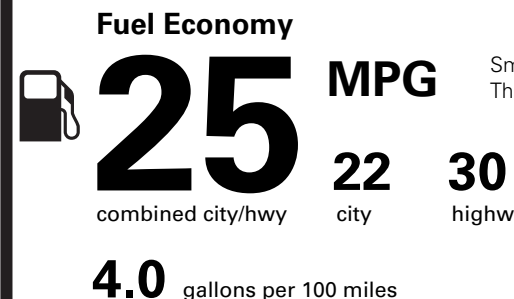

SAFETY/SECURITY

- ADVANCETRAC™ WITH RSC
- AIRBAGS - SIDE IMPACT / CURTAINS
- AIR BAG - DRIVER KNEE
- AIRBAGS-DUAL-STAGE FRONT
- AUTO HIGH BEAMS
- PRE-COLLISION ASSIST W/AEB
- SECURILOCK® PASSIVE ANTI-THEFT SYSTEM
- SOS POST CRASH SYSTEM

WARRANTY

- 4YR/50K MILE WARRANTY
- 4YR/50K PICKUPDELIVERY SVC
- 6YR/70K MI POWERTRAIN WARR

INCLUDED ON THIS VEHICLE

(MSRP)

EQUIPMENT GROUP 101A

3,595.00

- RAIN SENSING WIPERS
- WINDSHIELD WIPER DE-ICER
- HEATED/VENTILATED D/P SEATS
- HEATED STEERING WHEEL
- WIRELESS CHARGING PAD
- LINCOLN CO-PILOT360 2.1 VISIO
- 360 DEGREE CAMERA
- FRONT PARKING SENSORS
- REAR PARKING SENSORS
- REVERSE BRAKE ASSIST

OPTIONAL EQUIPMENT/OTHER

- 2024 MODEL YEAR
- PRISTINE WHITE MET 3C 750.00
- 225/55R19 99V A/S BSW TIRES
- PANORAMIC VISTA RF W/PWR SHADE 1,700.00
- 19" BRIGHT MACHINED ALUM WHEEL 580.00
- FRONT LICENSE PLATE BRACKET NO CHARGE

PRICE INFORMATION

BASE PRICE	$38,830.00
TOTAL OPTIONS/OTHER	6,625.00
TOTAL VEHICLE & OPTIONS/OTHER	45,455.00
DESTINATION & DELIVERY	1,395.00

EPA DOT Fuel Economy and Environment

Gasoline Vehicle

Small SUVs range from 14 to 123 MPG. The best vehicle rates 140 MPGe.

You spend $1,000

more in fuel costs over 5 years compared to the average new vehicle.

Annual fuel cost $2,150