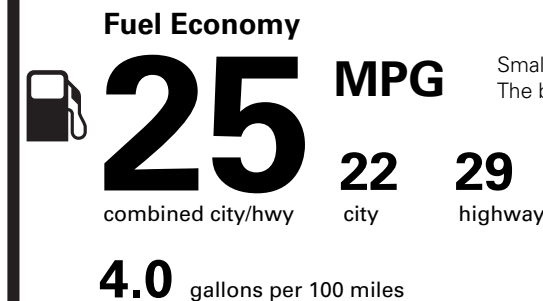

SAFETY/SECURITY

- ADVANCETRAC WITH RSC
- AIRBAGS - SIDE IMPACT / CURTAINS
- AIRBAGS-DRVR&PASS KNEE
- AIRBAGS-DUAL-STAGE FRONT
- AUTO HIGH BEAMS
- BLIND SPOT DETECTION W/CTA
- PASSIVE ANTI-THEFT SECURILOCK SYSTEM
- PRE-COLLISION ASSIST W/AEB
- SOS POST CRASH SYSTEM

WARRANTY

- 4YR/50K MILE WARRANTY
- 4YR/50K PICKUPDELIVERY SVC
- 6YR/70K MI POWERTRAIN WARR

INCLUDED ON THIS VEHICLE

(MSRP)

EQUIPMENT GROUP 101A

- CONVENIENCE PACKAGE
- VOICE-ACTIVATED NAVIGATION

1,650.00

OPTIONAL EQUIPMENT/OTHER

- 225/55R19 99V A/S BSW TIRES 150.00
- 17" MINI SPARE WHEEL W/TIRE PREMIUM PACKAGE 3,250.00
- .PANORAMIC VISTA RF W/PWR SHAD .19" PREM PAINTED ALUM WHEEL LINCOLN CO-PILOT360 PLUS PKG ACTIVE PARK ASSIST PLUS 3,100.00
- .ADAPTIVE CRUISE CNTRL W/TJA .360 DEGREE CAMERA ELEMENTS PACKAGE 1,100.00
- .HEATED STEERING WHEEL
- .HEATED REAR SEATS
- .HEATED/VENTILATED D/P SEATS
- .WINDSHIELD WIPER DE-ICER
- .RAIN SENSING WIPERS

PRICE INFORMATION

BASE PRICE	$36,105.00
TOTAL OPTIONS/OTHER	9,250.00
TOTAL VEHICLE & OPTIONS/OTHER	45,355.00
DESTINATION & DELIVERY	1,095.00

EPA DOT Fuel Economy and Environment

Gasoline Vehicle

Small SUVs range from 16 to 120 MPG. The best vehicle rates 141 MPGe.

You spend $500 more in fuel costs over 5 years compared to the average new vehicle.

Annual fuel cost $1,600