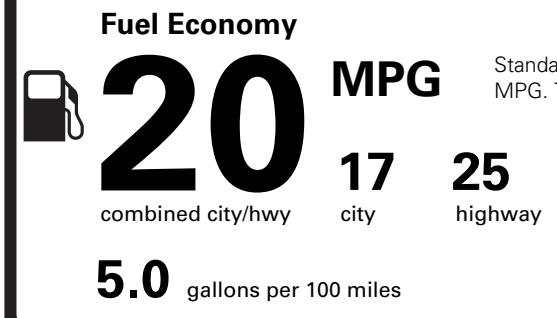

INCLUDED ON THIS VEHICLE (MSRP)

- EQUIPMENT GROUP 200A**
- HEAD-UP DISPLAY
 - BLUECRUISE EQUIP: 4 YEAR INCL
- OPTIONAL EQUIPMENT/OTHER**
- 2025 MODEL YEAR
- PRISTINE WHITE MET 3C 750.00
 - P275/40R22 107 W-RATED TIRES NO CHARGE
 - 50 STATE EMISSIONS NO CHARGE
 - 22" HI-GLOSS EBONY WHL ILLUMINATION PACKAGE NO CHARGE
 - ILLUMINATED LINCOLN STAR .ADAPTIVE PIXEL LED HDLMPS
 - FULL REAR CONSOLE 500.00
 - JET APPEARANCE PACKAGE 3,000.00
 - FRONT LICENSE PLATE BRACKET NO CHARGE

PRICE INFORMATION

BASE PRICE	\$70,480.00
TOTAL OPTIONS/OTHER	4,250.00
TOTAL VEHICLE & OPTIONS/OTHER DESTINATION & DELIVERY	74,730.00 1,595.00

EPA DOT Fuel Economy and Environment

Gasoline Vehicle

Standard SUVs range from 11 to 100 MPG. The best vehicle rates 140 MPGe.

You spend \$3,500 more in fuel costs over 5 years compared to the average new vehicle.

Annual fuel cost \$2,600

Actual results will vary for many reasons, including driving conditions and how you drive and maintain your vehicle. The average new vehicle gets 28 MPG and costs \$9,500 to fuel over 5 years. Cost estimates are based on 15,000 miles per year at \$3.50 per gallon. MPGe is miles per gasoline gallon equivalent. Vehicle emissions are a significant cause of climate change and smog.