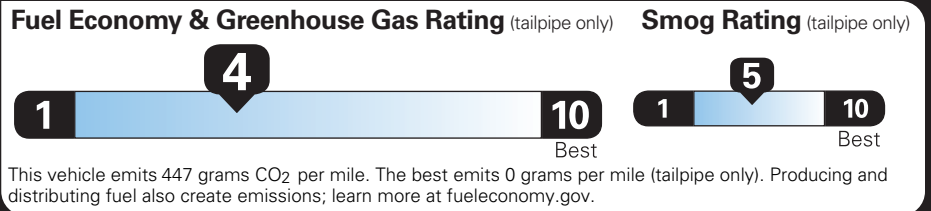

Actual results will vary for many reasons, including driving conditions and how you drive and maintain your vehicle. The average new vehicle gets 28 MPG and costs $9,500 to fuel over 5 years. Cost estimates are based on 15,000 miles per year at $3.50 per gallon. MPGe is miles per gasoline gallon equivalent. Vehicle emissions are a significant cause of climate change and smog.

fueleconomy.gov

Calculate personalized estimates and compare vehicles

GOVERNMENT 5-STAR SAFETY RATINGS

Overall Vehicle Score		Not Rated
Based on the combined ratings of frontal, side and rollover. Should ONLY be compared to other vehicles of similar size and weight.		
Frontal Crash	Driver Passenger	Not Rated Not Rated
Based on the risk of injury in a frontal impact. Should ONLY be compared to other vehicles of similar size and weight.		
Side Crash	Front seat Rear seat	★★★★★ ★★★★★
Based on the risk of injury in a side impact.		
Rollover		★★★★
Based on the risk of rollover in a single-vehicle crash.		

Star ratings range from 1 to 5 stars (★★★★★), with 5 being the highest. Source: National Highway Traffic Safety Administration (NHTSA). www.safercar.gov or 1-888-327-4236

THE LINCOLN WAY™ APP

Your Dashboard of Services & Features

Download the Lincoln Way app* and you can:

- Remotely start, lock and unlock your vehicle
- Locate your vehicle and check approximate fuel range
- Receive vehicle health alerts

The Lincoln Connect™ modem is active and sending vehicle data (e.g., diagnostics) to Lincoln. See in-vehicle Settings for connectivity options.

*Compatible with select smartphone platforms. Lincoln Connect service required (see App Terms for more information). Connected service and related feature functionality is subject to compatible AT&T-network availability. Evolving technology/cellular networks may affect functionality and availability, or continued provision of some features, prohibiting them from functioning. Message and data rates may apply. See your local Lincoln website for our privacy policy.

Lincoln Protect™

Insist on Lincoln Protect! The only extended service plan fully backed by Lincoln and honored at every Lincoln dealership in the U.S., Canada and Mexico. See your Lincoln dealer or visit www.LincolnOwner.com