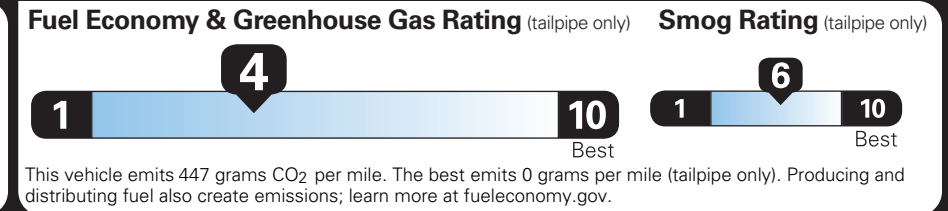

You spend **$4,000** more in fuel costs over 5 years compared to the average new vehicle.

Annual fuel cost **$2,500**

Actual results will vary for many reasons, including driving conditions and how you drive and maintain your vehicle. The average new vehicle gets 29 MPG and costs $8,500 to fuel over 5 years. Cost estimates are based on 15,000 miles per year at $3.30 per gallon. MPGe is miles per gasoline gallon equivalent. Vehicle emissions are a significant cause of climate change and smog.

fueleconomy.gov

Calculate personalized estimates and compare vehicles