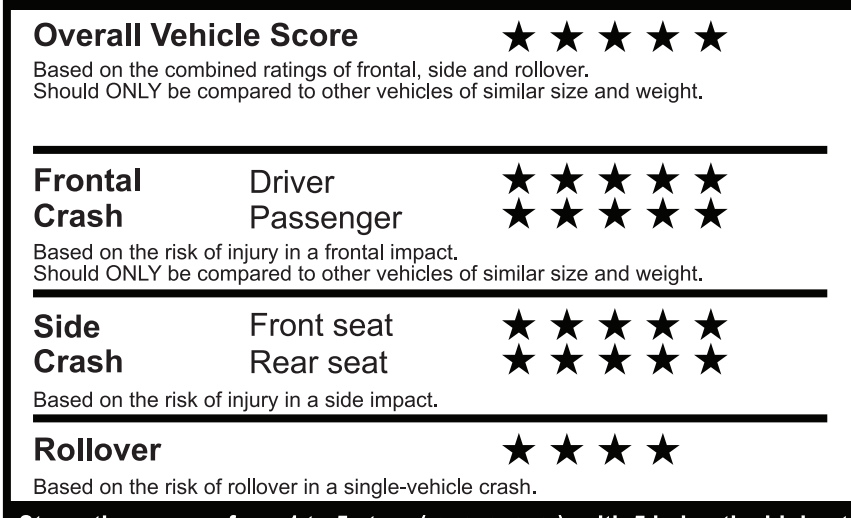

PRICE INFORMATION

BASE PRICE	\$69,230.00
TOTAL OPTIONS/OTHER	9,345.00
TOTAL VEHICLE & OPTIONS/OTHER	78,575.00
DESTINATION & DELIVERY	1,695.00

EPA DOT Fuel Economy and Environment

Gasoline Vehicle

You spend **\$4,000** more in fuel costs over 5 years compared to the average new vehicle.

fueleconomy.gov

Calculate personalized estimates and compare vehicles

GOVERNMENT 5-STAR SAFETY RATINGS

Star ratings range from 1 to 5 stars (★★★★★), with 5 being the highest. Source: National Highway Traffic Safety Administration (NHTSA). www.safercar.gov or 1-888-327-4236