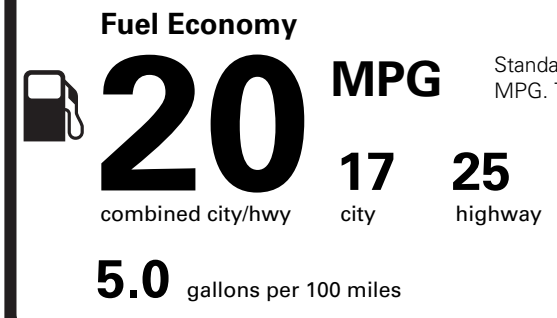

INCLUDED ON THIS VEHICLE

(MSRP)

EQUIPMENT GROUP 200A

- HEAD-UP DISPLAY
- AUTO AIR REFRESH

OPTIONAL EQUIPMENT/OTHER

- | | |
|---|-----------|
| 2026 MODEL YEAR | 750.00 |
| PRISTINE WHITE MET 3C | NO CHARGE |
| 50 STATE EMISSIONS | |
| BLUECRUISE EQUIP: 4 YEAR INCL SIRIUSXM W/360L (4 YR PLAN) | 400.00 |
| CONN PKG: 4 YR INCL W/LNCN-APP 22" BMA W/MAG PNTD PKTS WHL .P275/40R22 107 W-RATED TIRES .18" MINI SPARE WHEEL STEEL LUXURY PACKAGE | 1,500.00 |
| HTD/VNT 2ND ROW SEATS .PERF POS 30-WAY ACT MOT SEATS .REVEL ULTIMA 3D AUDIO-28SPK ILLUMINATION PACKAGE | 4,695.00 |
| ILLUMINATED LINCOLN STAR .ADAPTIVE PIXEL LED HDLMPS | 2,000.00 |

PRICE INFORMATION

BASE PRICE	\$69,230.00
TOTAL OPTIONS/OTHER	9,345.00
TOTAL VEHICLE & OPTIONS/OTHER	78,575.00
DESTINATION & DELIVERY	1,695.00

EPA DOT Fuel Economy and Environment

Gasoline Vehicle

You spend **\$4,000** more in fuel costs over 5 years compared to the average new vehicle.

Annual fuel cost **\$2,500**

Actual results will vary for many reasons, including driving conditions and how you drive and maintain your vehicle. The average new vehicle gets 29 MPG and costs \$8,500 to fuel over 5 years. Cost estimates are based on 15,000 miles per year at \$3.30 per gallon. MPGe is miles per gasoline gallon equivalent. Vehicle emissions are a significant cause of climate change and smog.