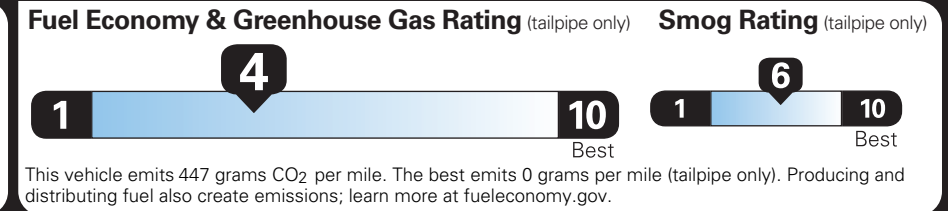

EPA DOT Fuel Economy and Environment

Gasoline Vehicle

You spend \$4,000 more in fuel costs over 5 years compared to the average new vehicle.

Annual fuel cost \$2,500

Actual results will vary for many reasons, including driving conditions and how you drive and maintain your vehicle. The average new vehicle gets 29 MPG and costs \$8,500 to fuel over 5 years. Cost estimates are based on 15,000 miles per year at \$3.30 per gallon. MPGe is miles per gasoline gallon equivalent. Vehicle emissions are a significant cause of climate change and smog.