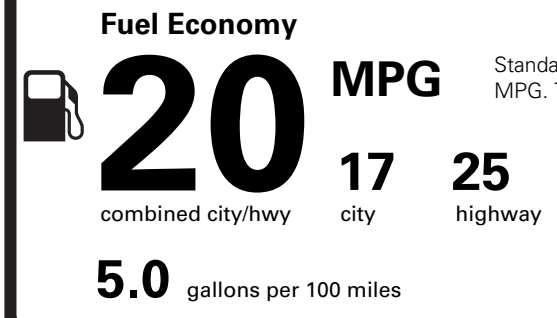

EPA DOT Fuel Economy and Environment

Gasoline Vehicle

You spend \$4,000 more in fuel costs over 5 years compared to the average new vehicle.

Annual fuel cost \$2,500

Actual results will vary for many reasons, including driving conditions and how you drive and maintain your vehicle. The average new vehicle gets 29 MPG and costs \$8,500 to fuel over 5 years. Cost estimates are based on 15,000 miles per year at \$3.30 per gallon. MPGe is miles per gasoline gallon equivalent. Vehicle emissions are a significant cause of climate change and smog.