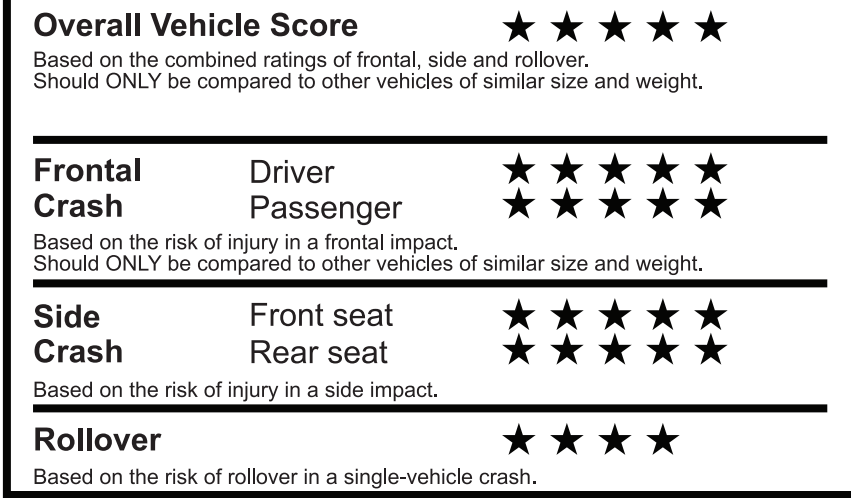

EPA DOT Fuel Economy and Environment

Gasoline Vehicle

You spend \$4,000 more in fuel costs over 5 years compared to the average new vehicle.

Annual fuel cost \$2,500

Actual results will vary for many reasons, including driving conditions and how you drive and maintain your vehicle. The average new vehicle gets 29 MPG and costs \$8,500 to fuel over 5 years. Cost estimates are based on 15,000 miles per year at \$3.30 per gallon. MPGe is miles per gasoline gallon equivalent. Vehicle emissions are a significant cause of climate change and smog.

fueleconomy.gov

Calculate personalized estimates and compare vehicles

GOVERNMENT 5-STAR SAFETY RATINGS

Star ratings range from 1 to 5 stars (★★★★★), with 5 being the highest. Source: National Highway Traffic Safety Administration (NHTSA). www.safercar.gov or 1-888-327-4236