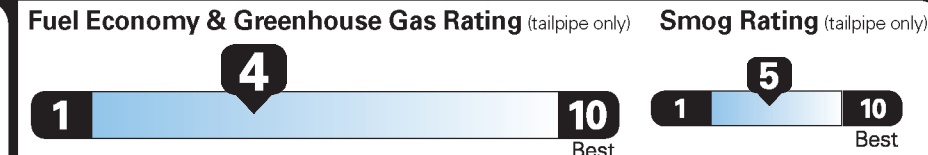

EPA DOT Fuel Economy and Environment

Gasoline Vehicle

Fuel Economy

20 MPG
combined city/hwy

17 city
24 highway

5.0 gallons per 100 miles

Standard SUVs range from 13 to 101 MPG. The best vehicle rates 136 MPGe.

You spend **$2,500**

more in fuel costs over 5 years compared to the average new vehicle.

Annual fuel cost **$2,000**