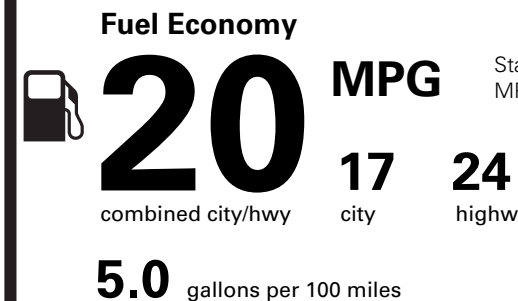

FUNCTIONAL

- 360 DEGREE CAMERA
- CABIN PARTICULATE AND ODOR FILTER
- INTELL ACCESS W/PUSH START
- LANE-KEEPING SYSTEM
- LINCOLN CONNECT™- 4G MODEM WITH WIFI CAPABILITY
- LINCOLN DRIVE MODES
- PIANO KEY SHIFTER
- RAIN-SENSING WIPERS
- REMOTE START
- SECURICODE™ KEYLESS KEYPAD
- SYNC3® W/ VOICE ACT NAV
- WIRELESS CHARGING PAD

SAFETY/SECURITY

- ADVANCETRAC™ WITH RSC®
- AIRBAGS - SAFETY CANOPY®
- AIRBAGS-DRVR&PASS KNEE
- AIRBAGS-DUAL-STAGE FRONT
- AUTO HIGH BEAMS
- PERIMETER ALARM
- PERSONAL SAFETY SYSTEM™
- PRE-COLLISION ASSIST W/AEB
- TIRE PRESSURE MONITOR SYS

WARRANTY

- 4YR/50K MILE WARRANTY
- 4YR/50K PICKUPDELIVERY SVC
- 6YR/70K MI POWERTRAIN WARR

INCLUDED ON THIS VEHICLE

(MSRP)

EQUIPMENT GROUP 201A

- •ELEMENTS PACKAGE PLUS
- •HEATED STEERING WHEEL
- •AUTO AIR REFRESH
- •HTD/VNT DRV/PASS/2R O/B STS
- •HEATED VISIOBLADE WIPERS
- •LINCOLN CO-PILOT360 1.5 PLUS
- •ACTIVE PARK ASSIST 2.0
- •REVERSE BRAKE ASSIST
- •INTEL ADAPT CRUISE CONTROL
- •PHONE AS A KEY

5,450.00

OPTIONAL EQUIPMENT/OTHER

- P275/40R22 107 W-RATED TIRES
- 50 STATE EMISSIONS
- 22" HI-GLOSS EBONY WHL
- FULL REAR CONSOLE
- JET PACKAGE
- FRONT LICENSE PLATE BRACKET

NO CHARGE
NO CHARGE
2,670.00
NO CHARGE

PRICE INFORMATION

BASE PRICE	$61,535.00
TOTAL OPTIONS/OTHER	8,120.00
TOTAL VEHICLE & OPTIONS/OTHER	69,655.00
DESTINATION & DELIVERY	1,395.00

EPA DOT Fuel Economy and Environment

Gasoline Vehicle

Standard SUVs range from 13 to 102 MPG. The best vehicle rates 140 MPGe.

You spend **$3,750**

more in fuel costs over 5 years compared to the average new vehicle.

Annual fuel cost **$2,700**