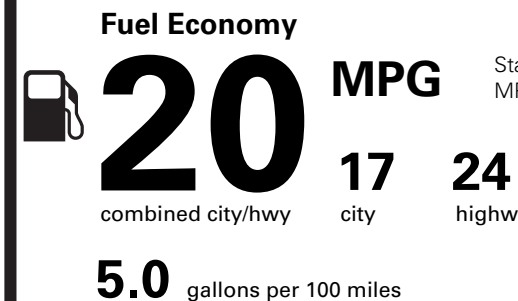

FUNCTIONAL

- 360 DEGREE CAMERA
- CABIN PARTICULATE AND ODOR FILTER
- INTELL ACCESS W/PUSH START
- LANE-KEEPING SYSTEM
- LINCOLN CONNECT™- 4G MODEM WITH WIFI CAPABILITY
- LINCOLN DRIVE MODES
- PIANO KEY SHIFTER
- RAIN-SENSING WIPERS
- REMOTE START
- SECURICODE™ KEYLESS KEYPAD
- SYNC3® W/ VOICE ACT NAV
- WIRELESS CHARGING PAD

SAFETY/SECURITY

- ADVANCETRAC™ WITH RSC®
- AIRBAGS - SAFETY CANOPY®
- AIRBAGS-DRVR&PASS KNEE
- AIRBAGS-DUAL-STAGE FRONT
- AUTO HIGH BEAMS
- PERIMETER ALARM
- PERSONAL SAFETY SYSTEM™
- PRE-COLLISION ASSIST W/AEB
- TIRE PRESSURE MONITOR SYS

WARRANTY

- 4YR/50K MILE WARRANTY
- 4YR/50K PICKUPDELIVERY SVC
- 6YR/70K MI POWERTRAIN WARR

INCLUDED ON THIS VEHICLE

(MSRP)

EQUIPMENT GROUP 201A

- •ELEMENTS PACKAGE PLUS
- •HEATED STEERING WHEEL
- •AUTO AIR REFRESH
- •HTD/VNT DRV/PASS/2R O/B STS
- •HEATED VISIOBLADE WIPERS
- •LINCOLN CO-PILOT360 1.5 PLUS
- •ACTIVE PARK ASSIST 2.0
- •REVERSE BRAKE ASSIST
- •INTEL ADAPT CRUISE CONTROL
- •PHONE AS A KEY

5,450.00

OPTIONAL EQUIPMENT/OTHER

- 2024 MODEL YEAR
- PRISTINE WHITE MET 3C
- P275/40R22 107 W-RATED TIRES
- 50 STATE EMISSIONS
- 22" BMA W/MAGNETIC PNTD PKTS
- FRONT LICENSE PLATE BRACKET

750.00

NO CHARGE

1,295.00

NO CHARGE

PRICE INFORMATION

BASE PRICE	$61,535.00
TOTAL OPTIONS/OTHER	7,495.00
TOTAL VEHICLE & OPTIONS/OTHER	69,030.00
DESTINATION & DELIVERY	1,395.00

(MSRP)

EPA DOT Fuel Economy and Environment

Gasoline Vehicle

Standard SUVs range from 13 to 102 MPG. The best vehicle rates 140 MPGe.

You spend **$3,750**

more in fuel costs over 5 years compared to the average new vehicle.

Annual fuel cost **$2,700**