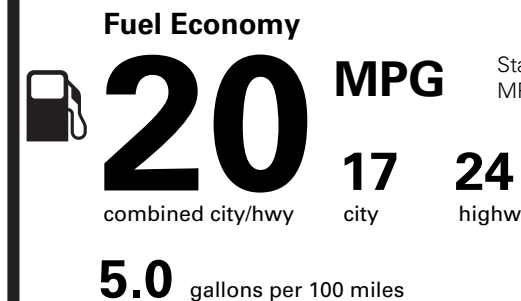

SAFETY/SECURITY

- ADVANCETRAC™ WITH RSC®
- AIRBAGS - SAFETY CANOPY®
- AIRBAGS-DRVR&PASS KNEE
- AIRBAGS-DUAL-STAGE FRONT
- AUTO HIGH BEAMS
- PERIMETER ALARM
- PERSONAL SAFETY SYSTEM™
- PRE-COLLISION ASSIST W/AEB
- TIRE PRESSURE MONITOR SYS

WARRANTY

- 4YR/50K MILE WARRANTY
- 4YR/50K PICKUPDELIVERY SVC
- 6YR/70K MI POWERTRAIN WARR

INCLUDED ON THIS VEHICLE

(MSRP)

EQUIPMENT GROUP 201A

5,450.00

- •ELEMENTS PACKAGE PLUS
- •HEATED STEERING WHEEL
- •AUTO AIR REFRESH
- •HTD/VNT DRV/PASS/2R O/B STS
- •HEATED VISIOBLADE WIPERS
- •LINCOLN CO-PILOT360 1.5 PLUS
- •ACTIVE PARK ASSIST 2.0
- •REVERSE BRAKE ASSIST
- •INTEL ADAPT CRUISE CONTROL
- •PHONE AS A KEY

OPTIONAL EQUIPMENT/OTHER

- P275/40R22 107 W-RATED TIRES 160.00
- FLOOR LINERS,FRONT & 2ND ROW NO CHARGE
- 50 STATE EMISSIONS NO CHARGE
- 22" BMA W/MAGNETIC PNTD PKTS 1,295.00
- ILLUMINATION PACKAGE 2,100.00
- .ILLUMINATED LINCOLN STAR
- .ADAPTIVE PIXEL LED HDLMPS
- FRONT LICENSE PLATE BRACKET NO CHARGE

PRICE INFORMATION

BASE PRICE	$61,535.00
TOTAL OPTIONS/OTHER	9,005.00
TOTAL VEHICLE & OPTIONS/OTHER	70,540.00
DESTINATION & DELIVERY	1,395.00

EPA DOT Fuel Economy and Environment

Gasoline Vehicle

Standard SUVs range from 13 to 102 MPG. The best vehicle rates 140 MPGe.

You spend **$3,750**

more in fuel costs over 5 years compared to the average new vehicle.

Annual fuel cost **$2,700**