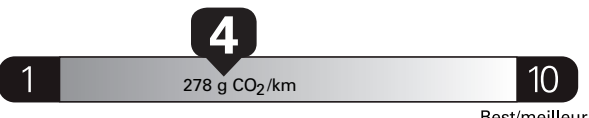

Annual fuel COST
for an annual distance of 20,000 km, and an average fuel price of $1.50 per litre

$ 3 570
Coût annuel en carburant
pour une distance annuelle de 20 000 km, et un prix moyen du carburant de 1,50 $ par litre

Standard SUVs range from /
Les VUS ordinaires font entre

2.1 - 19.0 L_e/100 km

L_e is gasoline litre equivalent
L_e signifie litre équivalent d'essence

Carbon Dioxide Rating / Indice de dioxyde de carbone

Smog Rating / Indice de Smog