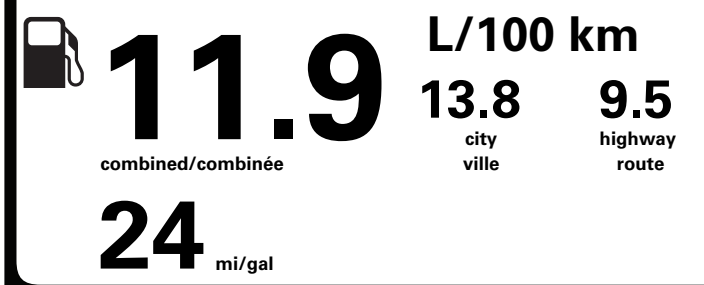

WARRANTY

- 4 YR/80,000 KM BASIC
- 6YR/110 000KM POWERTRAIN WARRANTY
- ROADSIDE ASSISTANCE 24HRS

INCLUDED ON THIS VEHICLE (MSRP)*

EQUIPMENT GROUP 200A

- HEAD-UP DISPLAY

OPTIONAL EQUIPMENT/OTHER

2026 MODEL YEAR	
FEDERAL EXCISE TAX	100.00
PRISTINE WHITE MET 3C	950.00
P275/40R22 107 W-RATED TIRES	
ENGINE BLOCK HEATER	550.00
50 STATE EMISSIONS	NO CHARGE
BLUECRUISE EQUIP: 4 YEAR INCL CONN PKG: 4 YR INCL W/LNCN-APP	
22" HI-GLOSS EBONY WHL	
LUXURY PACKAGE	6,150.00
.HTD/VNT DRV/PASS/2R O/B STS	
.PERF POS 30-WAY ACT MOT SEATS	
.REVEL ULTIMA 3D AUDIO-28SPK	
FULL REAR CONSOLE	725.00
JET APPEARANCE PACKAGE	4,000.00
.18" MINI SPARE WHEEL STEEL	

PRICE INFORMATION (MSRP)*

BASE PRICE	$80,000.00
TOTAL OPTIONS/OTHER	12,475.00
TOTAL VEHICLE & OPTIONS/OTHER	92,475.00
DESTINATION & DELIVERY	2,595.00

"THIS VEH. NOT INTENDED FOR SALE OR REGISTRATION IN US" RETAIL PRICES EXCLUDE GST/HST

SOLD TO/VENDU A Woodridge Ford Lincoln Ltd 11580 24 St. S.E. Calgary AB CAN T2Z 3K1	A60 050	RAMP ONE/ TERMINAL UN CA68	DEALER NO./CONCESSIONNAIRE A60 050	TOTAL MSRP $95,070.00
SHIP TO (IF OTHER THAN SOLD TO) / EXPEDIER A (SI AUTRE QUE L'ACHETEUR)		RAMP TWO/ TERMINAL DEUX	FINAL ASSEMBLY PLANT/ USINE DE MONTAGE CHICAGO	
SHIP THROUGH/EXPEDIER VIA		METHOD OF TRANSP./ MODE DE TRANSPORT CONVOY	ITEM #: A6-P415 O/T 2	
			TC031 N NF 2X 630 000006 03 03 26	

Canada **ENERGUIDE** Gasoline Vehicle / Véhicule à essence

Fuel Consumption / Consommation de carburant