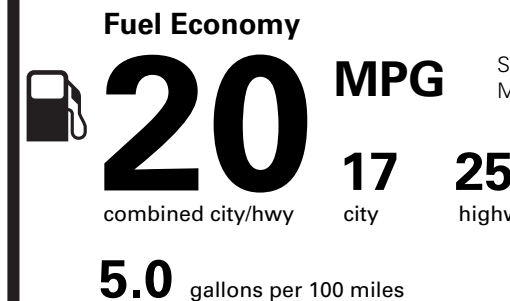

WARRANTY

- 4YR/50K MILE WARRANTY
- 4YR/50K PICKUPDELIVERY SVC
- 6YR/70K MI POWERTRAIN WARR

INCLUDED ON THIS VEHICLE

(MSRP)

EQUIPMENT GROUP 200A

- HEAD-UP DISPLAY
- BLUECRUISE EQUIP: 4 YEAR INCL

OPTIONAL EQUIPMENT/OTHER

- .21" BMA W/DK ALLOY PNTD PKTS
- .P275/45R21 A/S TIRES
- FLOOR LINERS,FRONT & 2ND ROW
- 50 STATE EMISSIONS
- ILLUMINATION PACKAGE
- .ILLUMINATED LINCOLN STAR
- .ADAPTIVE PIXEL LED HDLMPS
- FRONT LICENSE PLATE BRACKET

160.00

NO CHARGE

NO CHARGE

NO CHARGE

DEALER INSTALLED OPTIONS

- Cargo Area Protector
- Exposed Locking Lug Nut Kit
- AWFL 3rd Row w/ Console (Capta)

150.00

80.00

185.00

PRICE INFORMATION

BASE PRICE	$70,480.00
TOTAL OPTIONS/OTHER	575.00
TOTAL VEHICLE & OPTIONS/OTHER	71,055.00
DESTINATION & DELIVERY	1,595.00

(MSRP)

TOTAL MSRP $72,650.00

Whether you decide to lease or finance your vehicle, you'll find the choices that are right for you. See your Lincoln Dealer for details or visit www.lincolnafs.com.

M490 D RD 2A6 545 001844 08 21 24

This label is affixed pursuant to the Federal Automobile Information Disclosure Act. Gasoline, License, and Title Fees, State and Local taxes are not included. Dealer installed options or accessories are not included unless listed above.

EPA DOT Fuel Economy and Environment

Gasoline Vehicle

Standard SUVs range from 11 to 100 MPG. The best vehicle rates 140 MPGe.

You spend **$3,500**

more in fuel costs over 5 years compared to the average new vehicle.

Annual fuel cost $2,600

Fuel Economy & Greenhouse Gas Rating (tailpipe only) **Smog Rating** (tailpipe only)