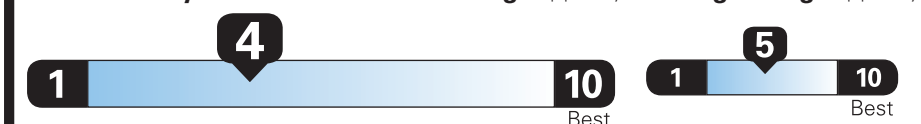

This vehicle emits 447 grams CO₂ per mile. The best emits 0 grams per mile (tailpipe only). Producing and distributing fuel also create emissions; learn more at fuelconomy.gov.

Actual results will vary for many reasons, including driving conditions and how you drive and maintain your vehicle. The average new vehicle gets 28 MPG and costs $9,500 to fuel over 5 years. Cost estimates are based on 15,000 miles per year at $3.50 per gallon. MPGe is miles per gasoline gallon equivalent. Vehicle emissions are a significant cause of climate change and smog.

fuelconomy.gov

Calculate personalized estimates and compare vehicles

Smartphone QR Code™

GOVERNMENT 5-STAR SAFETY RATINGS

Overall Vehicle Score Not Rated

Based on the combined ratings of frontal, side and rollover. Should ONLY be compared to other vehicles of similar size and weight.

Frontal Crash Driver Passenger Not Rated Not Rated

Based on the risk of injury in a frontal impact. Should ONLY be compared to other vehicles of similar size and weight.

Side Crash Front seat Rear seat ★★☆☆★ ★★☆☆★

Based on the risk of injury in a side impact.

Rollover ★★☆☆★

Based on the risk of rollover in a single-vehicle crash.

Star ratings range from 1 to 5 stars (★★★★★), with 5 being the highest.

Source: National Highway Traffic Safety Administration (NHTSA).
www.safercar.gov or 1-888-327-4236

5LM5J7XC1SGL08647

WARNING: Operating, servicing and maintaining a passenger vehicle, pickup truck, van, or off-road vehicle can expose you to chemicals including engine exhaust, carbon monoxide, phthalates, and lead, which are known to the State of California to cause cancer and birth defects or other reproductive harm. To minimize exposure, avoid breathing exhaust, do not idle the engine except as necessary, service your vehicle in a well-ventilated area and wear gloves or wash your hands frequently when servicing your vehicle. For more information go to www.P65Warnings.ca.gov/passenger-vehicle.

SCAN OR TEXT 5LSGL08647 TO 59173

Msg & Data rates may apply. Text HELP for help

www.lincoln.com/help/privacy-terms/

THE LINCOLN WAY™ APP

Your Dashboard of Services & Features

1. Download the Lincoln Way app* and you can:
2. Remotely start, lock and unlock your vehicle
   - Locate your vehicle and check approximate fuel range
   - Receive vehicle health alerts

The Lincoln Connect™ modem is active and sending vehicle data (e.g., diagnostics) to Lincoln. See in-vehicle Settings for connectivity options.

Insist on Lincoln Protect! The only extended service plan fully backed by Lincoln and honored at every Lincoln dealership in the U.S., Canada and Mexico. See your Lincoln dealer or visit www.LincolnOwner.com