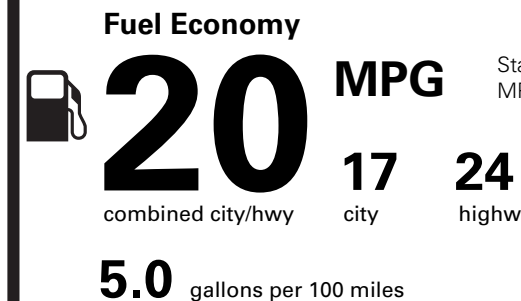

SAFETY/SECURITY

- ADVANCETRAC™ WITH RSC®
- AIRBAGS - SAFETY CANOPY®
- AIRBAGS-DRVR&PASS KNEE
- AIRBAGS-DUAL-STAGE FRONT
- AUTO HIGH BEAMS
- PERIMETER ALARM
- PERSONAL SAFETY SYSTEM™
- PRE-COLLISION ASSIST W/AEB
- TIRE PRESSURE MONITOR SYS

WARRANTY

- 4YR/50K MILE WARRANTY
- 4YR/50K PICKUPDELIVERY SVC
- 6YR/70K MI POWERTRAIN WARR

INCLUDED ON THIS VEHICLE

(MSRP)

EQUIPMENT GROUP 201A

5,450.00

- •ELEMENTS PACKAGE PLUS
- •HEATED STEERING WHEEL
- •AUTO AIR REFRESH
- •HTD/VNT DRV/PASS/2R O/B STS
- •HEATED VISIOBLADE WIPERS
- •LINCOLN CO-PILOT360 1.5 PLUS
- •ACTIVE PARK ASSIST 2.0
- •REVERSE BRAKE ASSIST
- •INTEL ADAPT CRUISE CONTROL
- •PHONE AS A KEY

OPTIONAL EQUIPMENT/OTHER

2024 MODEL YEAR	
PRISTINE WHITE MET 3C	750.00
P275/40R22 107 W-RATED TIRES	
50 STATE EMISSIONS	NO CHARGE
22" HI-GLOSS EBONY WHL LUXURY PACKAGE	3,300.00
.REAR DOOR SUNSHADES	
.PERF POS 30-WAY ACT MOT SEATS	
.REVEL ULTIMA 3D AUDIO-28SPK	
ILLUMINATION PACKAGE	2,100.00
.ILLUMINATED LINCOLN STAR	
.ADAPTIVE PIXEL LED HDLMPS	
JET PACKAGE	2,670.00
FRONT LICENSE PLATE BRACKET	NO CHARGE

PRICE INFORMATION

BASE PRICE	$61,535.00
TOTAL OPTIONS/OTHER	14,270.00
TOTAL VEHICLE & OPTIONS/OTHER	75,805.00
DESTINATION & DELIVERY	1,395.00

EPA DOT Fuel Economy and Environment

Gasoline Vehicle

Standard SUVs range from 13 to 102 MPG. The best vehicle rates 140 MPGe.

You spend **$3,750**

more in fuel costs over 5 years compared to the average new vehicle.

Annual fuel cost **$2,700**