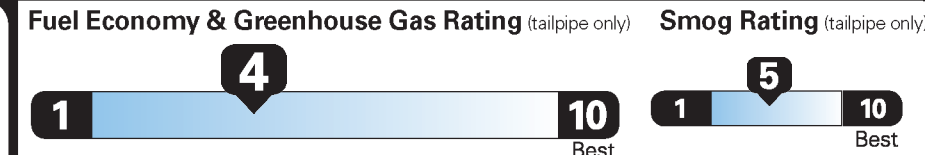

SAFETY/SECURITY

- ADVANCETRAC WITH RSC
- AIRBAGS - SAFETY CANOPY
- AUTO HIGH BEAMS
- BLIND SPOT DETECTION W/CTA
- DRIVER/PASS KNEE AIR BAGS
- DUAL STAGE FRONT AIRBAGS
- PERIMETER ALARM
- PERSONAL SAFETY SYSTEM™
- PRE-COLLISION ASSIST W/AEB
- TIRE PRESSURE MONITOR SYS

WARRANTY

- 4YR/50K MILE WARRANTY
- 4YR/50K PICKUPDELIVERY SVC
- 6YR/70K MI POWERTRAIN WARR

INCLUDED ON THIS VEHICLE

1. **EQUIPMENT GROUP 201A** (MSRP) 4,930.00
2. •ELEMENTS PACKAGE PLUS
   - •LINCOLN CO-PILOT 360 PLUS PKG
   - •PANORAMIC VISTA ROOF W/PWR SH

OPTIONAL EQUIPMENT/OTHER

- .20" MACH MAGNETIC PAINT WHEEL 120.00
- .P255/55R20 A/S TIRES NO CHARGE
- FLOOR LINERS, FRONT & 2ND ROW 3,300.00
- 50 STATE EMISSIONS NO CHARGE
- LUXURY PACKAGE NO CHARGE
- FULL REAR CONSOLE 75.00
- CARGO AREA COVER 115.00
- CARGO AREA PROTECTOR *FIA*
- FRONT LICENSE PLATE BRACKET NO CHARGE

PRICE INFORMATION

BASE PRICE	(MSRP) 58,700.00
TOTAL OPTIONS/OTHER	8,540.00
TOTAL VEHICLE & OPTIONS/OTHER	67,240.00
DESTINATION & DELIVERY	1,095.00
TOTAL BEFORE DISCOUNTS	68,335.00
EQUIPMENT GROUP SAVINGS	- 500.00

EPA DOT Fuel Economy and Environment

Gasoline Vehicle

Fuel Economy

20 MPG
combined city/hwy

17 city
24 highway

5.0 gallons per 100 miles

Standard SUVs range from 13 to 93 MPG. The best vehicle rates 136 MPGe.

You spend **$2,500**

more in fuel costs over 5 years compared to the average new vehicle.

Annual fuel cost **$2,000**

This vehicle emits 451 grams CO₂ per mile. The best emits 0 grams per mile (tailpipe only). Producing and distributing fuel also create emissions; learn more at fueleconomy.gov.

Actual results will vary for many reasons, including driving conditions and how you drive and maintain your vehicle. The average new vehicle gets 27 MPG and costs $7,500 to fuel over 5 years. Cost estimates are based on 15,000 miles per year at $2.70 per gallon. MPGe is miles per gasoline gallon equivalent. Vehicle emissions are a significant cause of climate change and smog.

fueleconomy.gov

Calculate personalized estimates and compare vehicles

GOVERNMENT 5-STAR SAFETY RATINGS

Overall Vehicle Score	Not Rated	
Based on the combined ratings of frontal, side and rollover. Should ONLY be compared to other vehicles of similar size and weight.		
Frontal Crash	Driver Passenger	Not Rated
Based on the risk of injury in a frontal impact. Should ONLY be compared to other vehicles of similar size and weight.		
Side Crash	Front seat Rear seat	Not Rated
Based on the risk of injury in a side impact.		
Rollover	Not Rated	
Based on the risk of rollover in a single-vehicle crash.		

Star ratings range from 1 to 5 stars (★★★★★), with 5 being the highest. Source: National Highway Traffic Safety Administration (NHTSA). www.safercar.gov or 1-888-327-4236

THE LINCOLN WAY™ APP
Your Dashboard of Services & Features

1. Download the Lincoln Way app* and you can:
2. Remotely start, lock and unlock your vehicle
   - Locate your vehicle and check approximate fuel range
   - Receive vehicle health alerts

The Lincoln Connect™ modem is active and sending vehicle data (e.g., diagnostics) to Lincoln. See in-vehicle Settings for connectivity options.

Lincoln Protect™

Insist on Lincoln Protect! The only extended service plan fully backed by Lincoln and honored at every Lincoln dealership in the U.S., Canada and Mexico. See your Lincoln dealer or visit www.LincolnOwner.com

WARNING: Operating, servicing and maintaining a passenger vehicle, pickup truck, van, or off-road vehicle can expose you to chemicals including engine exhaust, carbon monoxide, phthalates, and lead, which are known to the State of California to cause cancer and birth defects or other reproductive harm. To minimize exposure, avoid breathing exhaust, do not idle the engine except as necessary, service your vehicle in a well-ventilated area and wear gloves or wash your hands frequently when servicing your vehicle. For more information go to www.P65Warnings.ca.gov/passenger-vehicle.

SCAN OR TEXT 5LL6L12506 TO 59173

Msg & Data rates may apply. Text HELP for help

www.lincoln.com/help/privacy-terms/