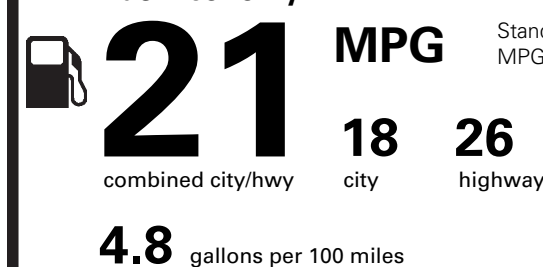

FUNCTIONAL

- 360 DEGREE CAMERA
- CRUISE CONTROL
- INTELLIGENT ACCESS W/PUSH BUTTON START
- LANE-KEEPING SYSTEM
- LINCOLN CONNECT - 4G MODEM WITH WIFI CAPABILITY
- LINCOLN DRIVE MODES
- PIANO KEY SHIFTER
- RAIN-SENSING WIPERS
- REMOTE KEYLESS ENTRY
- REMOTE START
- REVEL AUDIO W/14 SPEAKERS
- SECURICODE™ KEYLESS KEYPAD
- SYNC3® W/ VOICE ACT NAV

SAFETY/SECURITY

- ADVANCETRAC WITH RSC
- AIRBAGS - SAFETY CANOPY
- AUTO HIGH BEAMS
- BLIND SPOT DETECTION W/CTA
- DRIVER/PASS KNEE AIR BAGS
- DUAL STAGE FRONT AIRBAGS
- PERIMETER ALARM
- PERSONAL SAFETY SYSTEM™
- PRE-COLLISION ASSIST W/AEB
- TIRE PRESSURE MONITOR SYS

WARRANTY

- 4YR/50K MILE WARRANTY
- 4YR/50K PICKUPDELIVERY SVC
- 6YR/70K MI POWERTRAIN WARR

INCLUDED ON THIS VEHICLE

1. **EQUIPMENT GROUP 201A** (MSRP) 4,930.00
2. •ELEMENTS PACKAGE PLUS
   - •LINCOLN CO-PILOT 360 PLUS PKG
   - •PANORAMIC VISTA ROOF W/PWR SH

OPTIONAL EQUIPMENT/OTHER

1. 2020 MODEL YEAR PRISTINE WHITE MET TRI-COAT (MSRP) 695.00
2. .20" MACH MAGNETIC PAINT WHEEL .P255/55R20 A/S TIRES
3. 50 STATE EMISSIONS CLASS IV TRAILER TOW PACKAGE (NO CHARGE) 500.00
4. LUXURY PACKAGE (NO CHARGE) 3,300.00
5. FULL REAR CONSOLE (NO CHARGE)

PRICE INFORMATION

BASE PRICE	56,190.00
TOTAL OPTIONS/OTHER	9,425.00
TOTAL VEHICLE & OPTIONS/OTHER	65,615.00
DESTINATION & DELIVERY	1,095.00
TOTAL BEFORE DISCOUNTS	66,710.00
EQUIPMENT GROUP SAVINGS	- 500.00

EPA DOT Fuel Economy and Environment

Gasoline Vehicle

Fuel Economy

Standard SUVs range from 13 to 93 MPG. The best vehicle rates 136 MPGe.

You spend **$2,250**

more in fuel costs over 5 years compared to the average new vehicle.

Annual fuel cost **$1,950**