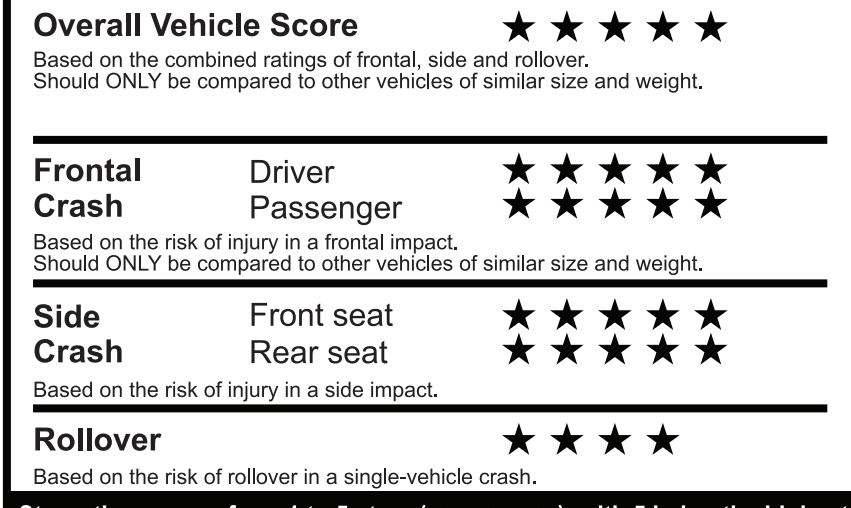

PRICE INFORMATION

BASE PRICE	\$66,730.00
TOTAL OPTIONS/OTHER	910.00
TOTAL VEHICLE & OPTIONS/OTHER	67,640.00
DESTINATION & DELIVERY	1,695.00

EPA DOT Fuel Economy and Environment

Gasoline Vehicle

You spend \$3,250 more in fuel costs over 5 years compared to the average new vehicle.

fueleconomy.gov

Calculate personalized estimates and compare vehicles

GOVERNMENT 5-STAR SAFETY RATINGS

Star ratings range from 1 to 5 stars (★★★★★), with 5 being the highest. Source: National Highway Traffic Safety Administration (NHTSA). www.safercar.gov or 1-888-327-4236