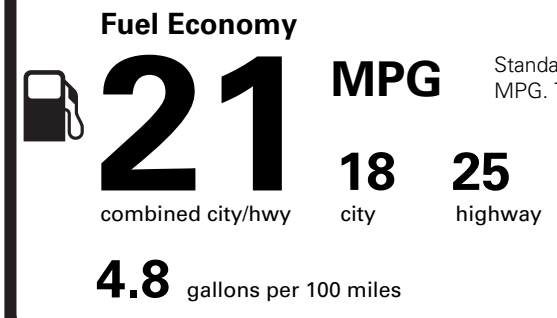

INCLUDED ON THIS VEHICLE

(MSRP)

EQUIPMENT GROUP 200A

- HEAD-UP DISPLAY
- AUTO AIR REFRESH

OPTIONAL EQUIPMENT/OTHER

- 2026 MODEL YEAR
- PRISTINE WHITE MET 3C 750.00
- .21" BMA W/DK ALY PTD PKTS WHL
- .P275/45R21 A/S TIRES
- FLOOR LINERS,FRONT & 2ND ROW 160.00
- 50 STATE EMISSIONS NO CHARGE
- BLUECRUISE EQUIP: 4 YEAR INCL
- CONN PKG: 4 YR INCL W/LNCN-APP
- TIRE INFLATOR AND SEALANT KIT

PRICE INFORMATION

BASE PRICE	\$66,730.00
TOTAL OPTIONS/OTHER	910.00
TOTAL VEHICLE & OPTIONS/OTHER	67,640.00
DESTINATION & DELIVERY	1,695.00

EPA DOT Fuel Economy and Environment

Gasoline Vehicle

You spend \$3,250 more in fuel costs over 5 years compared to the average new vehicle.

Annual fuel cost \$2,350

Actual results will vary for many reasons, including driving conditions and how you drive and maintain your vehicle. The average new vehicle gets 29 MPG and costs \$8,500 to fuel over 5 years. Cost estimates are based on 15,000 miles per year at \$3.30 per gallon. MPGe is miles per gasoline gallon equivalent. Vehicle emissions are a significant cause of climate change and smog.