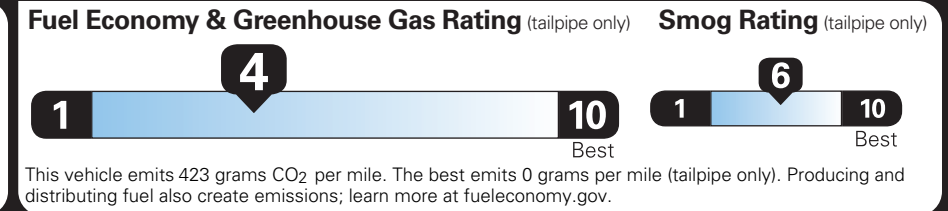

You spend $3,250 more in fuel costs over 5 years compared to the average new vehicle.

Annual fuel cost $2,350

Actual results will vary for many reasons, including driving conditions and how you drive and maintain your vehicle. The average new vehicle gets 29 MPG and costs $8,500 to fuel over 5 years. Cost estimates are based on 15,000 miles per year at $3.30 per gallon. MPGe is miles per gasoline gallon equivalent. Vehicle emissions are a significant cause of climate change and smog.

fueleconomy.gov

Calculate personalized estimates and compare vehicles