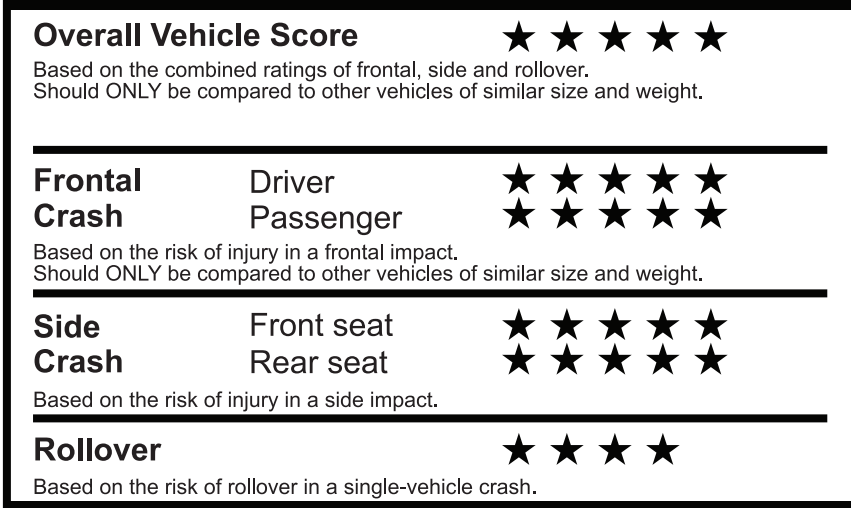

fueleconomy.gov

Calculate personalized estimates and compare vehicles

GOVERNMENT 5-STAR SAFETY RATINGS

Star ratings range from 1 to 5 stars (★★★★★), with 5 being the highest. Source: National Highway Traffic Safety Administration (NHTSA). www.safercar.gov or 1-888-327-4236