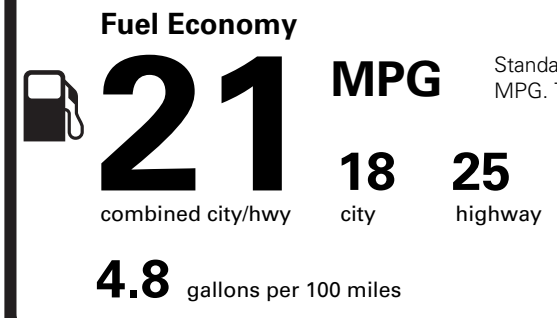

INCLUDED ON THIS VEHICLE

(MSRP)

- EQUIPMENT GROUP 200A**
- HEAD-UP DISPLAY
 - AUTO AIR REFRESH

OPTIONAL EQUIPMENT/OTHER

- 2026 MODEL YEAR
PRISTINE WHITE MET 3C 750.00
50 STATE EMISSIONS NO CHARGE
BLUECRUISE EQUIP: 4 YEAR INCL CONN PKG: 4 YR INCL W/LNCN-APP
22" BMA W/MAG PNTD PKTS WHL .P275/40R22 107 W-RATED TIRES 1,500.00
.18" MINI SPARE WHEEL STEEL LUXURY PACKAGE 4,695.00
.HTD/VNT 2ND ROW SEATS .PERF POS 30-WAY ACT MOT SEATS .REVEL ULTIMA 3D AUDIO-28SPK ILLUMINATION PACKAGE 2,000.00
.ILLUMINATED LINCOLN STAR .ADAPTIVE PIXEL LED HDLMPS

PRICE INFORMATION

BASE PRICE	\$66,730.00
TOTAL OPTIONS/OTHER	8,945.00
TOTAL VEHICLE & OPTIONS/OTHER	75,675.00
DESTINATION & DELIVERY	1,695.00

EPA DOT Fuel Economy and Environment

Gasoline Vehicle

You spend \$3,250 more in fuel costs over 5 years compared to the average new vehicle.

Annual fuel cost \$2,350

Actual results will vary for many reasons, including driving conditions and how you drive and maintain your vehicle. The average new vehicle gets 29 MPG and costs \$8,500 to fuel over 5 years. Cost estimates are based on 15,000 miles per year at \$3.30 per gallon. MPGe is miles per gasoline gallon equivalent. Vehicle emissions are a significant cause of climate change and smog.