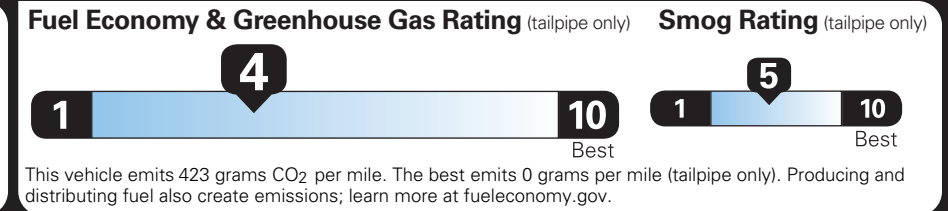

You spend $3,250 more in fuel costs over 5 years compared to the average new vehicle.

Annual fuel cost $2,350