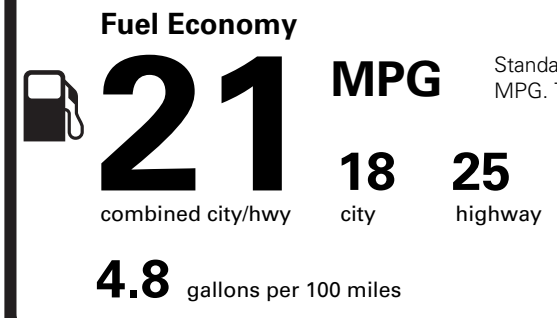

VEHICLE DESCRIPTION

LINCOLN AVIATOR

TG L07270

2026 RWD RESERVE I
119" WHEELBASE
TWIN-TURBOCHARGED 3.0L V6
10-SPEED AUTO TRANSMISSION

EXTERIOR
PRISTINE WHITE MET 3C
INTERIOR
MED LIGHT SPCE GRAY LTHR SU

STANDARD EQUIPMENT INCLUDED AT NO EXTRA CHARGE

INCLUDED ON THIS VEHICLE

(MSRP)

- EQUIPMENT GROUP 200A**
- HEAD-UP DISPLAY
 - AUTO AIR REFRESH

OPTIONAL EQUIPMENT/OTHER

2026 MODEL YEAR	
PRISTINE WHITE MET 3C	750.00
50 STATE EMISSIONS	NO CHARGE
BLUECRUISE EQUIP: 4 YEAR INCL CONN PKG: 4 YR INCL W/LNCN-APP	
22" BMA W/MAG PNTD PKTS WHL .P275/40R22 107 W-RATED TIRES	1,500.00
.18" MINI SPARE WHEEL STEEL LUXURY PACKAGE	4,695.00
.HTD/VNT 2ND ROW SEATS .PERF POS 30-WAY ACT MOT SEATS .REVEL ULTIMA 3D AUDIO-28SPK	
FULL REAR CONSOLE	480.00
FRONT LICENSE PLATE BRACKET	NO CHARGE

PRICE INFORMATION

BASE PRICE	\$66,730.00
TOTAL OPTIONS/OTHER	7,425.00
TOTAL VEHICLE & OPTIONS/OTHER	74,155.00
DESTINATION & DELIVERY	1,695.00

EPA DOT Fuel Economy and Environment

Gasoline Vehicle

You spend \$3,250 more in fuel costs over 5 years compared to the average new vehicle.

Annual fuel cost \$2,350

Actual results will vary for many reasons, including driving conditions and how you drive and maintain your vehicle. The average new vehicle gets 29 MPG and costs \$8,500 to fuel over 5 years. Cost estimates are based on 15,000 miles per year at \$3.30 per gallon. MPGe is miles per gasoline gallon equivalent. Vehicle emissions are a significant cause of climate change and smog.