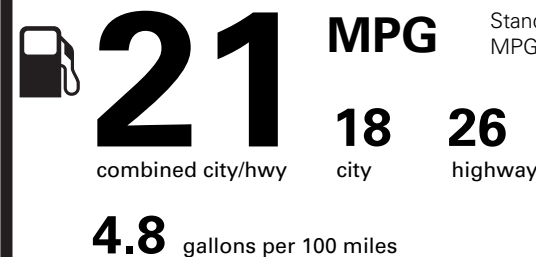

WARRANTY

- 4YR/50K MILE WARRANTY
- 4YR/50K PICKUPDELIVERY SVC
- 6YR/70K MI POWERTRAIN WARR

INCLUDED ON THIS VEHICLE

(MSRP)

EQUIPMENT GROUP 200A

OPTIONAL EQUIPMENT/OTHER

2024 MODEL YEAR	
PRISTINE WHITE MET 3C	750.00
.20" UBMA W/MAGNETIC PNTD PKTS	
.P255/55R20 A/S TIRES	
P275/40R22 107 W-RATED TIRES	
50 STATE EMISSIONS	NO CHARGE
LINEAR BRUSHED ALUM APPLIQUE	NO CHARGE
LINCOLN CO-PILOT360 1.5 PLUS	2,500.00
ACTIVE PARK ASSIST 2.0	
REVERSE BRAKE ASSIST	
INTEL ADAPT CRUISE CONTROL	
22" HI-GLOSS EBONY WHL	
2ND ROW BENCH PWR TIP-SLIDE	NO CHARGE
JET PACKAGE	2,670.00
FRONT LICENSE PLATE BRACKET	NO CHARGE

PRICE INFORMATION

BASE PRICE	$59,005.00
TOTAL OPTIONS/OTHER	5,920.00
TOTAL VEHICLE & OPTIONS/OTHER	64,925.00
DESTINATION & DELIVERY	1,395.00

(MSRP)

TOTAL MSRP $66,320.00

CONVOY

ITEM #: 54-S200 O/T 2

Whether you decide to lease or finance your vehicle, you'll find the choices that are right for you. See your Lincoln Dealer for details or visit www.lincolnafs.com.

RC141 N RD 2X 430 000147 03 14 24

This label is affixed pursuant to the Federal Automobile Information Disclosure Act. Gasoline, License, and Title Fees, State and Local taxes are not included. Dealer installed options or accessories are not included unless listed above.

EPA DOT Fuel Economy and Environment

Gasoline Vehicle

Fuel Economy

Standard SUVs range from 13 to 102 MPG. The best vehicle rates 140 MPGe.

You spend $3,000

more in fuel costs over 5 years compared to the average new vehicle.

Annual fuel cost $2,550