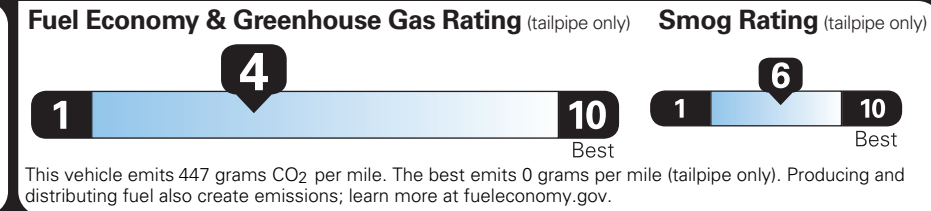

Actual results will vary for many reasons, including driving conditions and how you drive and maintain your vehicle. The average new vehicle gets 29 MPG and costs $8,500 to fuel over 5 years. Cost estimates are based on 15,000 miles per year at $3.30 per gallon. MPGe is miles per gasoline gallon equivalent. Vehicle emissions are a significant cause of climate change and smog.

fueleconomy.gov

Calculate personalized estimates and compare vehicles