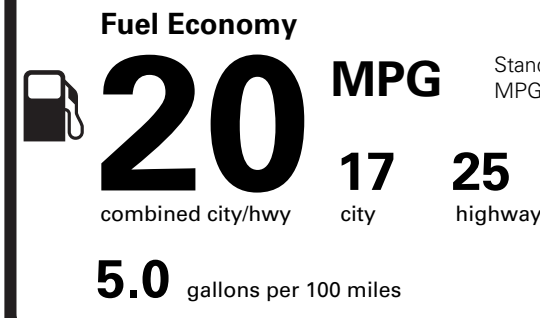

BASE PRICE	\$59,410.00
TOTAL OPTIONS/OTHER	6,310.00
TOTAL VEHICLE & OPTIONS/OTHER	65,720.00
DESTINATION & DELIVERY	1,695.00

(MSRP)

EPA DOT Fuel Economy and Environment

Gasoline Vehicle

Standard SUVs range from 13 to 115 MPG. The best vehicle rates 146 MPGe.