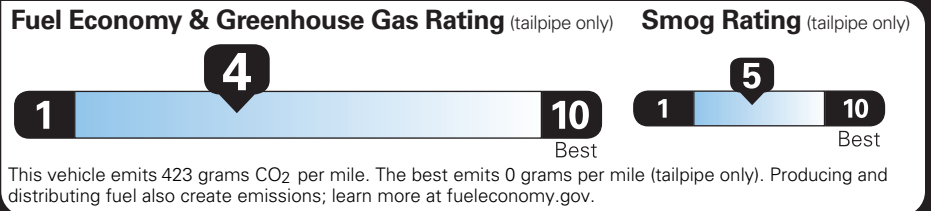

INCLUDED ON THIS VEHICLE	(MSRP)	PRICE INFORMATION	(MSRP)
EQUIPMENT GROUP 100A		BASE PRICE	$56,910.00
OPTIONAL EQUIPMENT/OTHER		TOTAL OPTIONS/OTHER	250.00
.20" MAGNETIC BMA WHL		TOTAL VEHICLE & OPTIONS/OTHER	57,160.00
.P255/55R20 A/S TIRES		DESTINATION & DELIVERY	1,695.00
50 STATE EMISSIONS	NO CHARGE		
BLUECRUISE EQUIP: 4 YEAR INCL			
18" MINI SPARE WHEEL STEEL	250.00		
CONN PKG: 4 YR INCL W/LNCN-APP			

EPA DOT Fuel Economy and Environment

Gasoline Vehicle

Fuel Economy

21 MPG combined city/hwy

18 MPG city

25 MPG highway

4.8 gallons per 100 miles

Standard SUVs range from 12 to 115 MPG. The best vehicle rates 146 MPGe.

You spend $3,250 more in fuel costs over 5 years compared to the average new vehicle.

Annual fuel cost $2,350

Actual results will vary for many reasons, including driving conditions and how you drive and maintain your vehicle. The average new vehicle gets 29 MPG and costs $8,500 to fuel over 5 years. Cost estimates are based on 15,000 miles per year at $3.30 per gallon. MPGe is miles per gasoline gallon equivalent. Vehicle emissions are a significant cause of climate change and smog.

fueleconomy.gov

GOVERNMENT 5-STAR SAFETY RATINGS

Overall Vehicle Score ★★★★★

Based on the combined ratings of frontal, side and rollover. Should ONLY be compared to other vehicles of similar size and weight.

Frontal Crash	Driver	★★★★★
	Passenger	★★★★★

Based on the risk of injury in a frontal impact. Should ONLY be compared to other vehicles of similar size and weight.

Side Crash	Front seat	★★★★★
	Rear seat	★★★★★

Based on the risk of injury in a side impact.

Rollover ★★★★★

Based on the risk of rollover in a single-vehicle crash.

Star ratings range from 1 to 5 stars (★★★★★), with 5 being the highest. Source: National Highway Traffic Safety Administration (NHTSA). www.safercar.gov or 1-888-327-4236

THE LINCOLN WAY™ APP
Your Dashboard of Services & Features

Download the Lincoln Way app* and you can:

- Remotely start, lock and unlock your vehicle
- Locate your vehicle and check approximate fuel range
- Receive vehicle health alerts

The Lincoln Connect™ modem is active and sending vehicle data (e.g., diagnostics) to Lincoln. See in-vehicle Settings for connectivity options.

*Compatible with select smartphone platforms. Lincoln Connect service required (see App Terms for more information). Connected service and related feature functionality is subject to compatible AT&T-network availability. Evolving technology/cellular networks may affect functionality and availability, or continued provision of some features, prohibiting them from functioning. Message and data rates may apply. See your local Lincoln website for our privacy policy.

RAMP ONE	CA14	CONVOY	TOTAL MSRP $58,855.00
RAMP TWO	ITEM #: 25-113X O/T 2		
This label is affixed pursuant to the Federal Automobile Information Disclosure Act. Gasoline, License, and Title Fees, State and Local taxes are not included. Dealer installed options or accessories are not included unless listed above.			TC021 N RD 2X 630 000181 03 02 26

Scan The QR Code to get more details about this vehicle