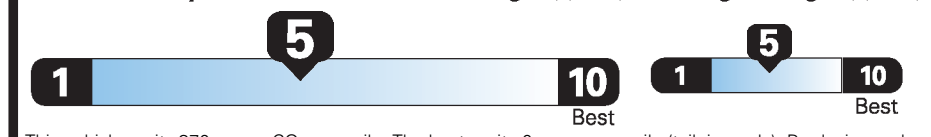

Fuel Economy & Greenhouse Gas Rating (tailpipe only) Smog Rating (tailpipe only)

This vehicle emits 370 grams CO₂ per mile. The best emits 0 grams per mile (tailpipe only). Producing and distributing fuel also create emissions; learn more at fueleconomy.gov.

Actual results will vary for many reasons, including driving conditions and how you drive and maintain your vehicle. The average new vehicle gets 27 MPG and costs $6,750 to fuel over 5 years. Cost estimates are based on 15,000 miles per year at $2.40 per gallon. MPG is miles per gasoline gallon equivalent. Vehicle emissions are a significant cause of climate change and smog.

fueleconomy.gov

Calculate personalized estimates and compare vehicles

GOVERNMENT 5-STAR SAFETY RATINGS

Overall Vehicle Score ★★★★★

Based on the combined ratings of frontal, side and rollover. Should ONLY be compared to other vehicles of similar size and weight.

Frontal Crash Driver Passenger ★★★★★

Based on the risk of injury in a frontal impact. Should ONLY be compared to other vehicles of similar size and weight.

Side Crash Front seat Rear seat ★★★★★

Based on the risk of injury in a side impact.

Rollover ★★★★★

Based on the risk of rollover in a single-vehicle crash.

Star ratings range from 1 to 5 stars (★★★★★), with 5 being the highest.

Source: National Highway Traffic Safety Administration (NHTSA).

www.safercar.gov or 1-888-327-4236

L I N C O L N