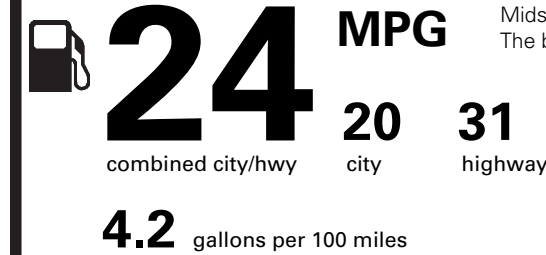

(MSRP)

PRICE INFORMATION

BASE PRICE	\$38,995.00
TOTAL OPTIONS/OTHER	3000.00
TOTAL VEHICLE & OPTIONS/OTHER	41995.00
DESTINATION & DELIVERY	995.00

(MSRP)

EPA DOT Fuel Economy and Environment

Gasoline Vehicle

Fuel Economy

Midsized Cars range from 14 to 136 MPG. The best vehicle rates 136 MPGe.

You spend **\$1,000** more in fuel costs over 5 years compared to the average new vehicle.

Annual fuel cost **\$1,600**