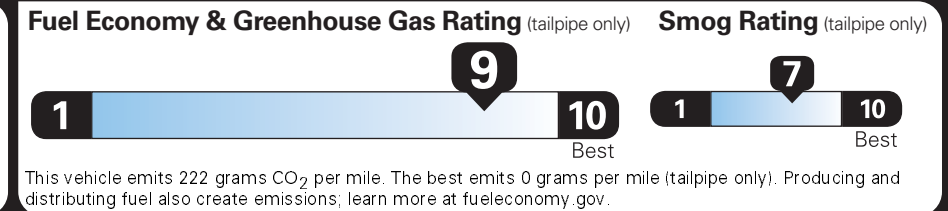

(MSRP)

4420.00

PRICE INFORMATION

BASE PRICE	$35,190.00
TOTAL OPTIONS/OTHER	11300.00
TOTAL VEHICLE & OPTIONS/OTHER	46490.00
DESTINATION & DELIVERY	925.00

OPTIONAL EQUIPMENT/OTHER

2016 MODEL YEAR	
RUBY RED METALLIC TINTED CLEAR	495.00
245/40R19 94V ALL SEASON	NO CHARGE
POWER MOONROOF	1200.00
TECHNOLOGY PACKAGE	2495.00
50 STATE EMISSIONS	NO CHARGE
ALL-WEATHER FLOORMATS	75.00
19" POLISHED ALUM WHEELS	750.00
MULTI-CONTOUR SEATS	595.00
POWER REAR SUNSHADE	275.00
THX PREMIUM AUDIO SYSTEM	995.00
FRONT LICENSE PLATE BRACKET	NO CHARGE

RAMP ONE			TOTAL MSRP $47,415.00
RA8P			
RAMP TWO	FINAL ASSEMBLY PLANT		This label is affixed pursuant to the Federal Automobile Information Disclosure Act. Gasoline, License, and Title Fees, State and Local taxes are not included. Dealer installed options or accessories are not included unless listed above.
	HERMOSILLO		
METHOD OF TRANSP.	ITEM #:	26-N913 0/T 2	
RAIL	F158 R 6D2X 620 000013 12 21 15		

EPA DOT Fuel Economy and Environment

Gasoline Vehicle

Fuel Economy

40 MPG
combined city/hwy

41 city

39 highway

2.5 gallons per 100 miles

Midsized Cars range from 13 to 114 MPG. The best vehicle rates 119 MPGe.

You **save**
$3,500
in fuel costs
over 5 years
compared to the
average new vehicle.

Annual fuel cost
$1,100

Actual results will vary for many reasons, including driving conditions and how you drive and maintain your vehicle. The average new vehicle gets 25 MPG and costs $9,000 to fuel over 5 years. Cost estimates are based on 15,000 miles per year at $3.00 per gallon. MPGe is miles per gasoline gallon equivalent. Vehicle emissions are a significant cause of climate change and smog.

fueleconomy.gov

Calculate personalized estimates and compare vehicles

GOVERNMENT 5-STAR SAFETY RATINGS

Overall Vehicle Score ★★★★★
Based on the combined ratings of frontal, side and rollover. Should ONLY be compared to other vehicles of similar size and weight.

Frontal Crash ★★★★★
Driver Passenger
Based on the risk of injury in a frontal impact. Should ONLY be compared to other vehicles of similar size and weight.

Side Crash ★★★★★
Front seat Rear seat
Based on the risk of injury in a side impact.

Rollover ★★★★★
Based on the risk of rollover in a single-vehicle crash.

Star ratings range from 1 to 5 stars (★★★★★), with 5 being the highest.
Source: National Highway Traffic Safety Administration (NHTSA).
www.safercar.gov or 1-888-327-4236