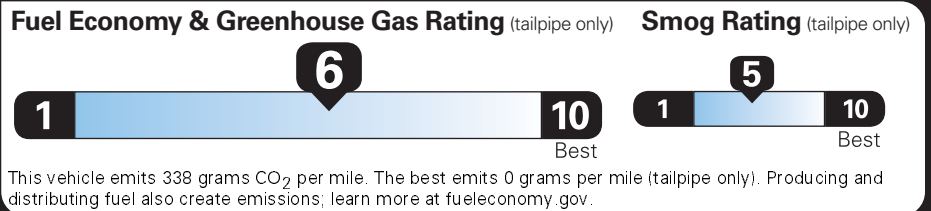

SAFETY/SECURITY

- ADVANCETRAC ESC
- AIRBAGS - SIDE IMPACT / CURTAINS
- PERSONAL SAFETY SYSTEM
- DUAL STAGE FRONT AIRBAGS
- PERIMETER ANTITHEFT SYSTEM
- SOS POST CRASH SYSTEM
- DRIVER/PASS KNEE AIR BAGS

WARRANTY

- 4YR/50K MILE WARRANTY
- 6YR/70K MI POWERTRAIN WARR
- 2YR/24K COMP MAINTENANCE

INCLUDED ON THIS VEHICLE

EQUIPMENT GROUP 102A

- RESERVE EQUIPMENT GROUP
- HD SINGLE CD/MP3 AM/FM RADIO
- EMBEDDED MODEM
- NAVIGATION SYSTEM
- BLIS W/CROSS TRAFFIC ALERT
- REAR HEATED SEATS
- HEATED STEERING WHEEL
- POWER DECKLID

(MSRP)

4,370.00

PRICE INFORMATION

BASE PRICE	$35,190.00
TOTAL OPTIONS	5,145.00
TOTAL VEHICLE & OPTIONS	40,335.00
DESTINATION & DELIVERY	895.00

OPTIONAL EQUIPMENT

245/40R19 94V ALL SEASON	NO CHARGE
19" POL ALUM WHLS W/PTD PKTS	750.00
BROWN SWIRL WLNT TRIM PACKAGE	NO CHARGE
CARGO NET	25.00
FRONT LICENSE PLATE BRACKET	NO CHARGE

EPA DOT Fuel Economy and Environment

Gasoline Vehicle

Fuel Economy

26 MPG
combined city/hwy

22 city   33 highway

3.8 gallons per 100 miles

Midsized Cars range from 13 to 58 MPG. The best vehicle rates 119 MPGe.

You save $1,000
in fuel costs over 5 years compared to the average new vehicle.

Annual fuel cost $2,000

Actual results will vary for many reasons, including driving conditions and how you drive and maintain your vehicle. The average new vehicle gets 24 MPG and costs $11,000 to fuel over 5 years. Cost estimates are based on 15,000 miles per year at $3.50 per gallon. MPGe is miles per gasoline gallon equivalent. Vehicle emissions are a significant cause of climate change and smog.

fueleconomy.gov

Calculate personalized estimates and compare vehicles

GOVERNMENT 5-STAR SAFETY RATINGS

Overall Vehicle Score ★★★★★
Based on the combined ratings of frontal, side and rollover. Should ONLY be compared to other vehicles of similar size and weight.

Frontal Crash	Driver	★★★★★
	Passenger	★★★★★

Based on the risk of injury in a frontal impact. Should ONLY be compared to other vehicles of similar size and weight.

Side Crash	Front seat	★★★
	Rear seat	★★★★★

Based on the risk of injury in a side impact.

Rollover ★★★★★
Based on the risk of rollover in a single-vehicle crash.

Star ratings range from 1 to 5 stars (★★★★★), with 5 being the highest. Source: National Highway Traffic Safety Administration (NHTSA). www.safercar.gov or 1-888-327-4236

IIHS Ratings

Top Safety Pick Award Winner

Frontal Offset	GOOD
Side Impact	GOOD
Rear Impact	GOOD
Roof Strength	GOOD

The Institute rates vehicles Good, Acceptable, Marginal, or Poor based on performance.

3LN6L2G9XFR616925

Scan this code to experience this vehicle or text 3LFR616925 to 59173 or Visit lincoln.com/windowsticker

Standard messaging & data plan rates may apply.

RAMP ONE		RA35	TOTAL MSRP $41,230.00
RAMP TWO	FINAL ASSEMBLY PLANT	HERMOSILLO	This label is affixed pursuant to the Federal Automobile Information Disclosure Act. Gasoline, License, and Title Fees, State and Local taxes are not included. Dealer installed options or accessories are not included unless listed above.
METHOD OF TRANSP.	ITEM #:	25-Z114 0/T 2	
RAIL	EK211 N RD 2X 520 000238 10 21 14		

LINCOLN EXTENDED SERVICE PLAN
Lincoln ESP is the only extended service plan honored at every Lincoln dealership in the U.S. and Canada. See your Lincoln dealer for additional details or visit www.LincolnOwner.com for more information.

LINCOLN AUTOMOTIVE FINANCIAL SERVICES
Choose the vehicle you want. Whether you decide to lease or finance, you'll find the choices that are right for you. See your Lincoln Dealer for details or visit www.LincolnAFS.com.