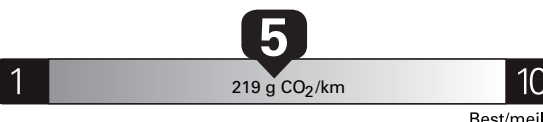

Carbon Dioxide Rating / Indice de dioxyde de carbone

Tailpipe emissions only / Émissions du tuyau d'échappement seulement