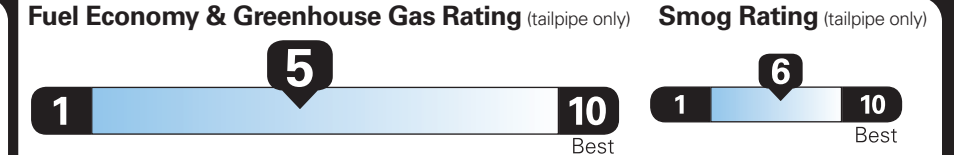

EPA DOT Fuel Economy and Environment

Gasoline Vehicle

Fuel Economy
25 MPG
combined city/hwy
22 city
29 highway
4.0 gallons per 100 miles

Small Pickup Trucks range from 18 to 37 MPG. The best vehicle rates 140 MPGe.

You spend $1,000 more in fuel costs over 5 years compared to the average new vehicle.

Annual fuel cost $2,150