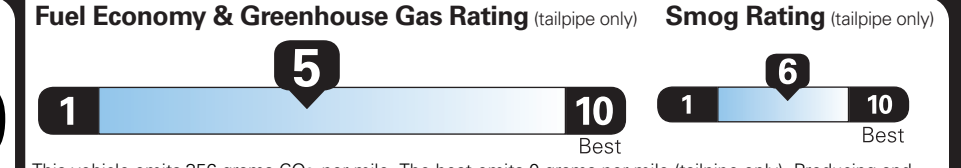

EPA DOT Fuel Economy and Environment

Gasoline Vehicle

Fuel Economy
25 MPG
combined city/hwy
22 city
29 highway
4.0 gallons per 100 miles

Small Pickup Trucks range from 18 to 37 MPG. The best vehicle rates 140 MPGe.

You spend **$1,000** more in fuel costs over 5 years compared to the average new vehicle.

Annual fuel cost **$2,150**