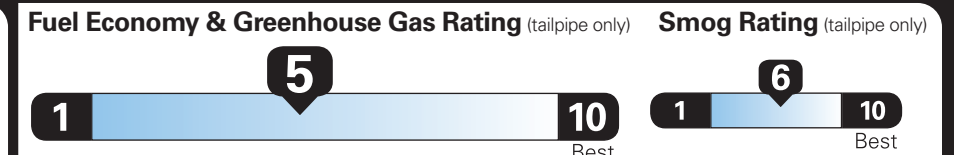

EPA DOT Fuel Economy and Environment

Gasoline Vehicle

Fuel Economy

25 MPG
combined city/hwy

22 city

29 highway

4.0 gallons per 100 miles

Small Pickup Trucks range from 18 to 37 MPG. The best vehicle rates 140 MPGe.

You spend **$1,000** more in fuel costs over 5 years compared to the average new vehicle.

Annual fuel cost **$2,150**