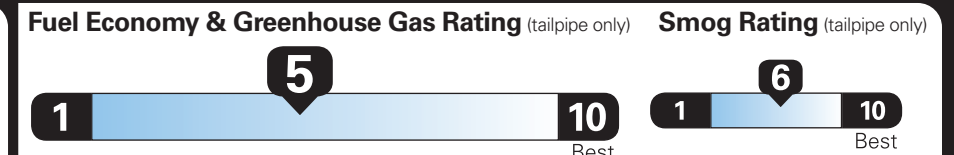

EPA DOT Fuel Economy and Environment

Gasoline Vehicle

Fuel Economy

25 MPG
combined city/hwy

22 city
29 highway

4.0 gallons per 100 miles

Small Pickup Trucks range from 18 to 37 MPG. The best vehicle rates 140 MPGe.

You spend
$1,000
more in fuel costs over 5 years compared to the average new vehicle.

Annual fuel cost
$2,150