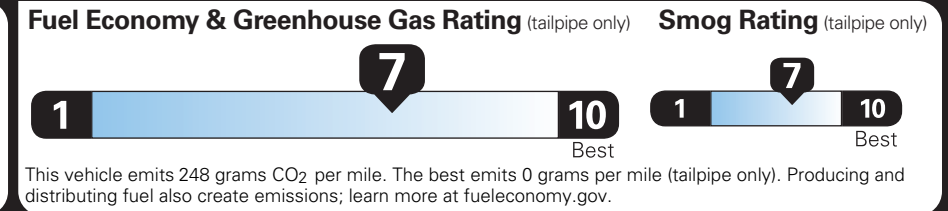

Actual results will vary for many reasons, including driving conditions and how you drive and maintain your vehicle. The average new vehicle gets 29 MPG and costs $8,500 to fuel over 5 years. Cost estimates are based on 15,000 miles per year at $3.30 per gallon. MPGe is miles per gasoline gallon equivalent. Vehicle emissions are a significant cause of climate change and smog.

fueleconomy.gov

Calculate personalized estimates and compare vehicles

GOVERNMENT 5-STAR SAFETY RATINGS

Overall Vehicle Score		Not Rated
Based on the combined ratings of frontal, side and rollover. Should ONLY be compared to other vehicles of similar size and weight.		
Frontal Crash	Driver Passenger	★★★★★
Based on the risk of injury in a frontal impact. Should ONLY be compared to other vehicles of similar size and weight.		
Side Crash	Front seat Rear seat	Not Rated Not Rated
Based on the risk of injury in a side impact.		
Rollover		★★★★
Based on the risk of rollover in a single-vehicle crash.		

Star ratings range from 1 to 5 stars (★★★★★), with 5 being the highest.
Source: National Highway Traffic Safety Administration (NHTSA).
www.safercar.gov or 1-888-327-4236

FordPass Connect™

1. Download the FordPass™ app* and you can:
2. Access Vehicle Control Features
     - Remotely start, lock and unlock your vehicle.
     - Locate your vehicle and check approximate fuel range.
     - Receive vehicle health alerts.
   - Activate 4G LTE Wi-Fi Hotspot
     - New vehicles include a 3-month or 3GB data (whichever comes first) Wi-Fi trial.
     - Connect up to ten Wi-Fi-equipped devices.

The FordPass Connect™ modem is active and sending vehicle data (e.g., diagnostics) to Ford. See in-vehicle Settings for connectivity options.

Ford Protect®

Insist on Ford Protect! The only extended service plan fully backed by Ford and honored at every Ford dealership in the U.S., Canada and Mexico. See your Ford dealer or visit www.FordOwner.com.

Get Prequalified now at www.ford.com/finance

RAMP ONE	CA54	CONVOY
RAMP TWO	ITEM #: 71-A031 O/T 2	

TOTAL MSRP $42,550.00

Scan The QR Code to get more details about this vehicle

This label is affixed pursuant to the Federal Automobile Information Disclosure Act. Gasoline, License, and Title Fees, State and Local taxes are not included. Dealer installed options or accessories are not included unless listed above.

TE061 N RB 2X 630 013932 05 06 26

WARNING: Operating, servicing and maintaining a passenger vehicle, pickup truck, van, or off-road vehicle can expose you to chemicals including engine exhaust, carbon monoxide, phthalates, and lead, which are known to the State of California to cause cancer and birth defects or other reproductive harm. To minimize exposure, avoid breathing exhaust, do not idle the engine except as necessary, service your vehicle in a well-ventilated area and wear gloves or wash your hands frequently when servicing your vehicle. For more information go to www.P65Warnings.ca.gov/passenger-vehicle.