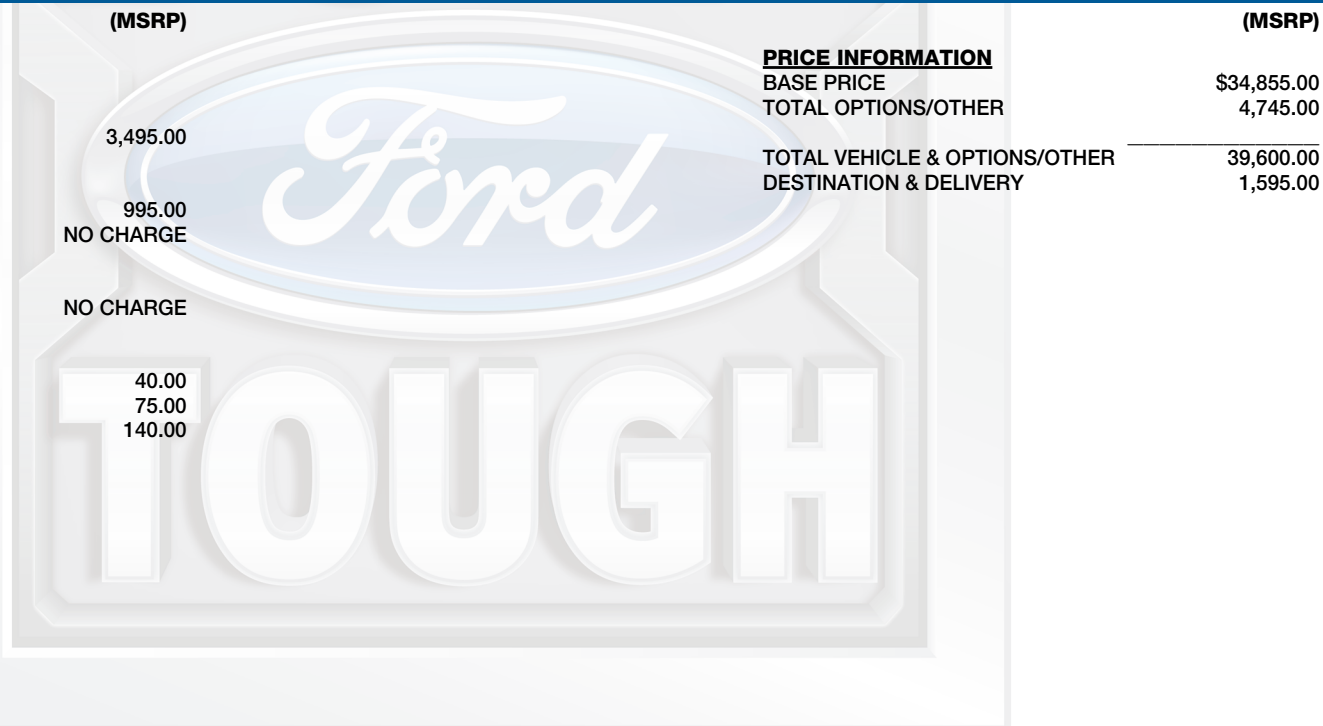

FUNCTIONAL

- B&O SOUND SYSTEM, 8 SPKR
- CARGO BOX TIE DOWN HOOKS
- EVASIVE STEERING ASSIST
- FORDPASS™ CONNECT
- INTELLIGENT ACCESS W/PUSH BUTTON START
- PRE-COLLISION ASSIST W/AEB
- REAR PARKING SENSORS
- REAR VIEW CAMERA
- REMOTE KEYLESS ENTRY
- REMOTE START SYSTEM
- SIRIUS XM® NA AK&HI
- SYNC® 3
- VOICE ACTIVATED NAVIGATION
- WIRELESS CHARGING PAD

SAFETY/SECURITY

- ADAPTIVE CRUISE CONTROL
- AIRBAGS - SAFETY CANOPY®
- BELT-MINDER CHIME
- BLIS W/ CTA
- LANE KEEPING SYSTEM
- LATCH CHILD SAFETY SYSTEM
- PERIMETER ALARM
- SECURILOCK® ANTI-THEFT SYS
- TIRE PRESSURE MONIT SYS

WARRANTY

- 3YR/36,000 BUMPER / BUMPER
- 5YR/60,000 POWERTRAIN
- 5YR/60,000 ROADSIDE ASSIST
- 8YR/100,000 HYBRID UNIQUE -COMPONENTS IF EQUIPPED

INCLUDED ON THIS VEHICLE

EQUIPMENT GROUP 500A

OPTIONAL EQUIPMENT/OTHER

- TREMOR OFF ROAD PACKAGE
- .FLR LNRS W/CARPETED MATS
- .17" MACH DARK ALUM WHEEL
- POWER MOON ROOF
- 50 STATE EMISSIONS
- SIRIUS SATELLITE RADIO
- FORD CO-PILOT360 ASSIST PKG
- FRONT LICENSE PLATE BRACKET

DEALER INSTALLED OPTIONS

- Tailgate Lock 40.00
- Wheel Lock Kit 75.00
- Hood Deflectors -- Smoke 140.00

(MSRP)

3,495.00

995.00
NO CHARGE

NO CHARGE

40.00
75.00
140.00

PRICE INFORMATION

BASE PRICE	$34,855.00
TOTAL OPTIONS/OTHER	4,745.00
TOTAL VEHICLE & OPTIONS/OTHER	39,600.00
DESTINATION & DELIVERY	1,595.00

(MSRP)