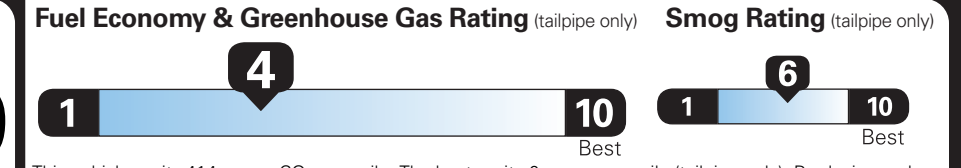

EPA DOT Fuel Economy and Environment

Gasoline Vehicle

Fuel Economy

21 MPG combined city/hwy

20 city

24 highway

4.8 gallons per 100 miles

Small Pickup Trucks range from 18 to 37 MPG. The best vehicle rates 140 MPGe.

You spend **$3,000** more in fuel costs over 5 years compared to the average new vehicle.

Annual fuel cost **$2,550**