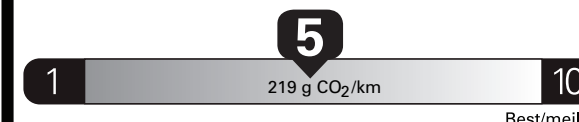

Carbon Dioxide Rating / Indice de dioxyde de carbone

Tailpipe emissions only / Émissions du tuyau d'échappement seulement