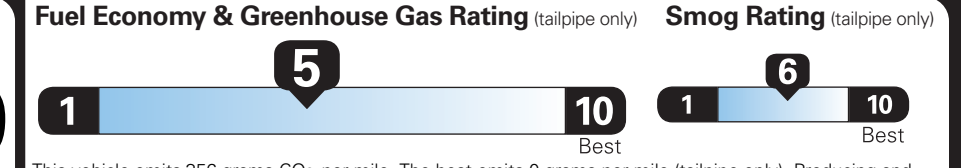

EPA DOT Fuel Economy and Environment

Gasoline Vehicle

Fuel Economy

25 MPG
combined city/hwy

22 city

29 highway

4.0 gallons per 100 miles

Small Pickup Trucks range from 18 to 37 MPG. The best vehicle rates 140 MPGe.

You spend **\$1,000** more in fuel costs over 5 years compared to the average new vehicle.

Annual fuel cost **\$2,150**

This vehicle emits 356 grams CO₂ per mile. The best emits 0 grams per mile (tailpipe only). Producing and distributing fuel also create emissions; learn more at fueleconomy.gov.