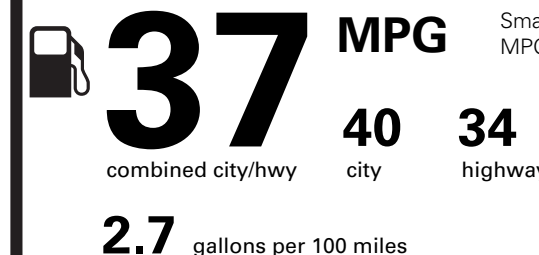

FUNCTIONAL

- 13.2" CENTER DISPLAY
- 4-WHEEL ANTILOCK BRAKE SYS
- 5G MODEM
- BATTERY SAVER FEATURE
- ELECTRIC PARKING BRAKE
- ELECTRONIC PWR ASST STEER
- FORD APP
- INTELL ACCESS W/PUSH START
- PRE-COLLISION ASSIST W/AEB
- REAR VIEW CAMERA
- REMOTE KEYLESS ENTRY
- SELECTABLE DRIVE MODES
- SYNC®4

SAFETY/SECURITY

- AIRBAGS - SAFETY CANOPY®
- BELT-MINDER CHIME
- LATCH CHILD SAFETY SYSTEM
- PERIMETER ALARM
- SECURILOCK® ANTI-THEFT SYS
- TIRE PRESSURE MONIT SYS

WARRANTY

- 3YR/36,000 BUMPER / BUMPER
- 5YR/60,000 POWERTRAIN
- 5YR/60,000 ROADSIDE ASSIST
- 8YR/100,000 HYBRID UNIQUE
- -COMPONENTS IF EQUIPPED

INCLUDED ON THIS VEHICLE

EQUIPMENT GROUP 301A

(MSRP)

2,220.00

OPTIONAL EQUIPMENT/OTHER

- 4K TOW PACKAGE 745.00
- .CONVENTIONAL SPARE TIRE
- XLT LUXURY PACKAGE 1,890.00
- .POWER 8-WAY DRIVER SEAT
- FORD CO-PILOT360® 795.00
- .REAR PARKING SENSORS
- 50 STATE EMISSIONS NO CHARGE
- POWER MOON ROOF 995.00
- SIRIUSXM W/360L (3 MOS TRIAL)
- BLACK APPEARANCE PKG 1,645.00
- .225/55 R19 TIRES
- .19" BLACK PTD ALUM WHEEL
- CONN PKG:1YR INCL W/FORD APP

DEALER INSTALLED OPTIONS

- SecuriCode® Keyless-Entry Keyp 230.00

PRICE INFORMATION

BASE PRICE	$30,645.00
TOTAL OPTIONS/OTHER	8,520.00
TOTAL VEHICLE & OPTIONS/OTHER	39,165.00
DESTINATION & DELIVERY	1,845.00

EPA DOT

Fuel Economy and Environment

Gasoline Vehicle

Fuel Economy

Small Pickup Trucks range from 20 to 38 MPG. The best vehicle rates 146 MPGe.

You save **$1,750** in fuel costs over 5 years compared to the average new vehicle.

Annual fuel cost **$1,350**