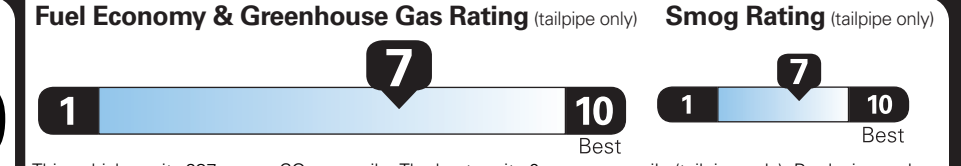

This vehicle emits 237 grams CO₂ per mile. The best emits 0 grams per mile (tailpipe only). Producing and distributing fuel also create emissions; learn more at fueleconomy.gov.

Actual results will vary for many reasons, including driving conditions and how you drive and maintain your vehicle. The average new vehicle gets 28 MPG and costs $9,750 to fuel over 5 years. Cost estimates are based on 15,000 miles per year at $3.60 per gallon. MPGe is miles per gasoline gallon equivalent. Vehicle emissions are a significant cause of climate change and smog.

fueleconomy.gov

Calculate personalized estimates and compare vehicles

GOVERNMENT 5-STAR SAFETY RATINGS

Overall Vehicle Score ★★★★★
Based on the combined ratings of frontal, side and rollover. Should ONLY be compared to other vehicles of similar size and weight.

Frontal Crash Driver Passenger ★★★★★

Based on the risk of injury in a frontal impact. Should ONLY be compared to other vehicles of similar size and weight.

Side Crash Front seat Rear seat ★★★★★

Based on the risk of injury in a side impact.

Rollover ★★★★★

Based on the risk of rollover in a single-vehicle crash.

Star ratings range from 1 to 5 stars (★★★★★), with 5 being the highest. Source: National Highway Traffic Safety Administration (NHTSA). www.safercar.gov or 1-888-327-4236

FordPass Connect™

Download the FordPass™ app* and you can:

1. **Access Vehicle Control Features**
2. Remotely start, lock and unlock your vehicle.
   - Locate your vehicle and check approximate fuel range.
   - Receive vehicle health alerts.

1. **Activate 4G LTE Wi-Fi Hotspot**
2. New vehicles include a 3-month or 3GB data (whichever comes first) Wi-Fi trial.
   - Connect up to ten Wi-Fi-equipped devices.

The FordPass Connect™ modem is active and sending vehicle data (e.g., diagnostics) to Ford. See in-vehicle Settings for connectivity options.

Insist on Ford Protect! The only extended service plan fully backed by Ford and honored at every Ford dealership in the U.S., Canada and Mexico. See your Ford dealer or visit www.FordOwner.com.

WARNING: Operating, servicing and maintaining a passenger vehicle, pickup truck, van, or off-road vehicle can expose you to chemicals including engine exhaust, carbon monoxide, phthalates, and lead, which are known to the State of California to cause cancer and birth defects or other reproductive harm. To minimize exposure, avoid breathing exhaust, do not idle the engine except as necessary, service your vehicle in a well-ventilated area and wear gloves or wash your hands frequently when servicing your vehicle. For more information go to www.P65Warnings.ca.gov/passenger-vehicle.

SCAN OR TEXT 3FRRA92786 TO 48028

www.ford.com/help/privacy-terms/

RAMP ONE	RA84	RAIL	72-M200 O/T 1
RAMP TWO			

TOTAL MSRP $35,720.00

Whether you decide to lease or finance your vehicle, you'll find the choices that are right for you. See your dealer for details or visit www.ford.com/finance.

Ford Credit