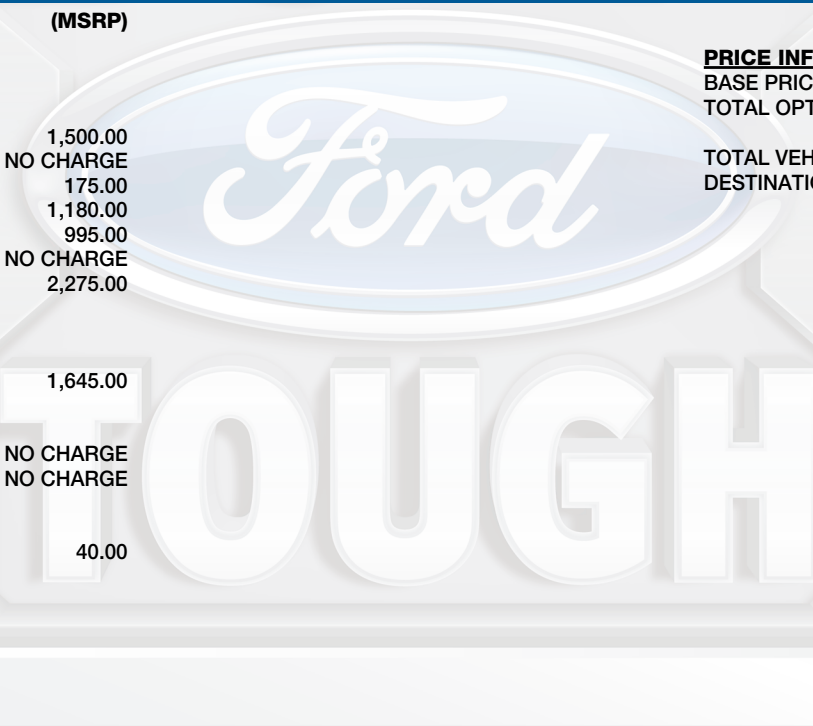

FUNCTIONAL

- 8.0" CTR STACK TOUCHSCREEN
- AM/FM STEREO W/6 SPEAKERS
- APPLE CARPLAY™ AND ANDROID AUTO™
- BATTERY SAVER FEATURE
- CARGO BOX TIE DOWN HOOKS
- ELECTRIC PARKING BRAKE
- ELECTRONIC PWR ASST STEER
- FADE-TO-OFF INTERIOR LIGHT
- FORDPASS™ CONNECT
- PRE-COLLISION ASSIST W/AEB
- REAR VIEW CAMERA
- REMOTE KEYLESS ENTRY
- REMOTE START- FORDPASS APP

SAFETY/SECURITY

- AIRBAGS - SAFETY CANOPY®
- BELT-MINDER CHIME
- LATCH CHILD SAFETY SYSTEM
- PERIMETER ALARM
- SECURILOCK® ANTI-THEFT SYS
- TIRE PRESSURE MONIT SYS

WARRANTY

- 3YR/36,000 BUMPER / BUMPER
- 5YR/60,000 POWERTRAIN
- 5YR/60,000 ROADSIDE ASSIST
- 8YR/100,000 HYBRID UNIQUE
- -COMPONENTS IF EQUIPPED

INCLUDED ON THIS VEHICLE

EQUIPMENT GROUP 300A

OPTIONAL EQUIPMENT/OTHER

- 2.5L HYBRID ENGINE 1,500.00
- AUTO CV TRANSMISSION NO CHARGE
- FLR LNRS W/CARPETED MATS 175.00
- TONNEAU PU BOX COVER HD TRI-FL 1,180.00
- POWER MOON ROOF 995.00
- FULL SIZE SPARE TIRE NO CHARGE
- XLT LUXURY PACKAGE 2,275.00
- .TRAILER HITCH RECEIVER
- .POWER 8-WAY DRIVER SEAT
- .BEDLINER-MODULAR HARD DROP-IN
- BLACK APPEARANCE PKG 1,645.00
- .225/60 R18 A/S BSW TIRES
- .18" MACH-FACE EBONY ALUM WHEEL
- 50 STATE EMISSIONS NO CHARGE
- FRONT LICENSE PLATE BRACKET NO CHARGE

DEALER INSTALLED OPTIONS

- Tailgate Lock 40.00

(MSRP)

PRICE INFORMATION

BASE PRICE	$26,315.00
TOTAL OPTIONS/OTHER	7,810.00
TOTAL VEHICLE & OPTIONS/OTHER	34,125.00
DESTINATION & DELIVERY	1,595.00

(MSRP)

EPA DOT Fuel Economy and Environment

Gasoline Vehicle

Fuel Economy

37 MPG
combined city/hwy

42 MPG
city

33 MPG
highway

2.7 gallons per 100 miles

Small Pickup Trucks range from 18 to 37 MPG. The best vehicle rates 140 MPGe.

You save $2,500
in fuel costs over 5 years compared to the average new vehicle.

Annual fuel cost $1,450