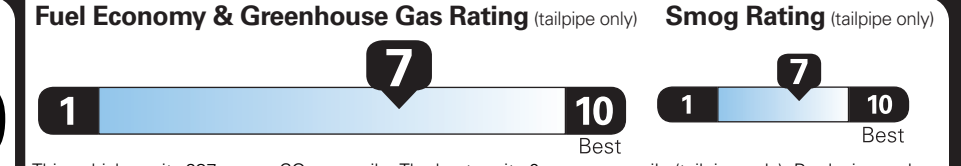

SAFETY/SECURITY

- AIRBAGS - SAFETY CANOPY®
- BELT-MINDER CHIME
- LATCH CHILD SAFETY SYSTEM
- PERIMETER ALARM
- SECURILOCK® ANTI-THEFT SYS
- TIRE PRESSURE MONIT SYS

WARRANTY

- 3YR/36,000 BUMPER / BUMPER
- 5YR/60,000 POWERTRAIN
- 5YR/60,000 ROADSIDE ASSIST
- 8YR/100,000 HYBRID UNIQUE -COMPONENTS IF EQUIPPED

INCLUDED ON THIS VEHICLE

EQUIPMENT GROUP 300A

OPTIONAL EQUIPMENT/OTHER

- 2024 MODEL YEAR
- AZURE GRAY METALLIC TC
- 2.5L HYBRID ENGINE
- AUTO CV TRANSMISSION
- FLR LNRS W/CARPETED MATS
- FULL SIZE SPARE TIRE
- XLT LUXURY PACKAGE
- .TRAILER HITCH RECEIVER
- .POWER 8-WAY DRIVER SEAT
- .BEDLINER-MODULAR HARD DROP-IN
- FORD CO-PILOT360
- 50 STATE EMISSIONS
- FRONT LICENSE PLATE BRACKET

(MSRP)

495.00
1,500.00
NO CHARGE
175.00
NO CHARGE
2,275.00

650.00
NO CHARGE
NO CHARGE

PRICE INFORMATION

BASE PRICE	$26,315.00
TOTAL OPTIONS/OTHER	5,095.00
TOTAL VEHICLE & OPTIONS/OTHER	31,410.00
DESTINATION & DELIVERY	1,595.00

EPA DOT Fuel Economy and Environment

Gasoline Vehicle

Fuel Economy

37 MPG
combined city/hwy

42 city

33 highway

2.7 gallons per 100 miles

Small Pickup Trucks range from 18 to 37 MPG. The best vehicle rates 140 MPGe.

You save $2,500
in fuel costs over 5 years compared to the average new vehicle.

Annual fuel cost $1,450

This vehicle emits 237 grams CO₂ per mile. The best emits 0 grams per mile (tailpipe only). Producing and distributing fuel also create emissions; learn more at fueleconomy.gov.

Actual results will vary for many reasons, including driving conditions and how you drive and maintain your vehicle. The average new vehicle gets 28 MPG and costs $9,750 to fuel over 5 years. Cost estimates are based on 15,000 miles per year at $3.60 per gallon. MPGe is miles per gasoline gallon equivalent. Vehicle emissions are a significant cause of climate change and smog.

fueleconomy.gov

Calculate personalized estimates and compare vehicles

GOVERNMENT 5-STAR SAFETY RATINGS

Overall Vehicle Score ★★★★★

Based on the combined ratings of frontal, side and rollover. Should ONLY be compared to other vehicles of similar size and weight.

Frontal Crash	Driver	★★★★★
	Passenger	★★★★★

Based on the risk of injury in a frontal impact. Should ONLY be compared to other vehicles of similar size and weight.

Side Crash	Front seat	★★★★★
	Rear seat	★★★★★

Based on the risk of injury in a side impact.

Rollover ★★★★★

Based on the risk of rollover in a single-vehicle crash.

Star ratings range from 1 to 5 stars (★★★★★), with 5 being the highest. Source: National Highway Traffic Safety Administration (NHTSA). www.safercar.gov or 1-888-327-4236

FordPass Connect™

1. Download the FordPass™ app* and you can:
2. **Access Vehicle Control Features**
3. Remotely start, lock and unlock your vehicle.
   - Locate your vehicle and check approximate fuel range.
   - Receive vehicle health alerts.
4. **Activate 4G LTE Wi-Fi Hotspot**
5. New vehicles include a 3-month or 3GB data (whichever comes first) Wi-Fi trial.
   - Connect up to ten Wi-Fi-equipped devices.

The FordPass Connect™ modem is active and sending vehicle data (e.g., diagnostics) to Ford. See in-vehicle Settings for connectivity options.

Insist on Ford Protect! The only extended service plan fully backed by Ford and honored at every Ford dealership in the U.S., Canada and Mexico. See your Ford dealer or visit www.FordOwner.com.

WARNING: Operating, servicing and maintaining a passenger vehicle, pickup truck, van, or off-road vehicle can expose you to chemicals including engine exhaust, carbon monoxide, phthalates, and lead, which are known to the State of California to cause cancer and birth defects or other reproductive harm. To minimize exposure, avoid breathing exhaust, do not idle the engine except as necessary, service your vehicle in a well-ventilated area and wear gloves or wash your hands frequently when servicing your vehicle. For more information go to www.P65Warnings.ca.gov/passenger-vehicle.

SCAN OR TEXT 3FRRA79503 TO 48028

Msg & Data rates may apply. Text HELP for help

www.ford.com/help/privacy-terms/