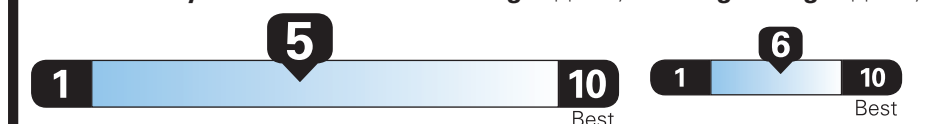

Fuel Economy & Greenhouse Gas Rating (tailpipe only) **Smog Rating** (tailpipe only)

This vehicle emits 370 grams CO₂ per mile. The best emits 0 grams per mile (tailpipe only). Producing and distributing fuel also create emissions; learn more at fueleconomy.gov.

Actual results will vary for many reasons, including driving conditions and how you drive and maintain your vehicle. The average new vehicle gets 28 MPG and costs $9,500 to fuel over 5 years. Cost estimates are based on 15,000 miles per year at $3.50 per gallon. MPGe is miles per gasoline gallon equivalent. Vehicle emissions are a significant cause of climate change and smog.

fueleconomy.gov

Calculate personalized estimates and compare vehicles

Smartphone QR Code™

GOVERNMENT 5-STAR SAFETY RATINGS

Overall Vehicle Score ★ ★ ★ ★

Based on the combined ratings of frontal, side and rollover. Should ONLY be compared to other vehicles of similar size and weight.

Frontal Crash	Driver	★ ★ ★ ★ ★
	Passenger	★ ★ ★ ★

Based on the risk of injury in a frontal impact. Should ONLY be compared to other vehicles of similar size and weight.

Side Crash	Front seat	★ ★ ★ ★ ★
	Rear seat	★ ★ ★ ★ ★

Based on the risk of injury in a side impact.

Rollover ★ ★ ★ ★

Based on the risk of rollover in a single-vehicle crash.

Star ratings range from 1 to 5 stars (★ ★ ★ ★ ★), with 5 being the highest.

Source: National Highway Traffic Safety Administration (NHTSA).

www.safercar.gov or 1-888-327-4236

3FTCW8TAXSRA79789

WARNING: Operating, servicing and maintaining a passenger vehicle, pickup truck, van, or off-road vehicle can expose you to chemicals including engine exhaust, carbon monoxide, phthalates, and lead, which are known to the State of California to cause cancer and birth defects or other reproductive harm. To minimize exposure, avoid breathing exhaust, do not idle the engine except as necessary, service your vehicle in a well-ventilated area and wear gloves or wash your hands frequently when servicing your vehicle. For more information go to www.P65Warnings.ca.gov/passenger-vehicle.

FordPass Connect™

Download the FordPass™ app* and you can:

1. **Access Vehicle Control Features**
2. Remotely start, lock and unlock your vehicle.
   - Locate your vehicle and check approximate fuel range.
   - Receive vehicle health alerts.

1. **Activate 4G LTE Wi-Fi Hotspot**
2. New vehicles include a 3-month or 3GB data (whichever comes first) Wi-Fi trial.
   - Connect up to ten Wi-Fi-equipped devices.

The FordPass Connect™ modem is active and sending vehicle data (e.g., diagnostics) to Ford. See in-vehicle Settings for connectivity options.

Insist on Ford Protect! The only extended service plan fully backed by Ford and honored at every Ford dealership in the U.S., Canada and Mexico. See your Ford dealer or visit www.FordOwner.com.

SCAN OR TEXT 3FSRA79789 TO 48028

Msg & Data rates may apply. Text HELP for help

www.ford.com/help/privacy-terms/

RAMP ONE

CA46

RAMP TWO

CONVOY

ITEM #:

13-Z300 O/T 2

TOTAL MSRP $37,845.00